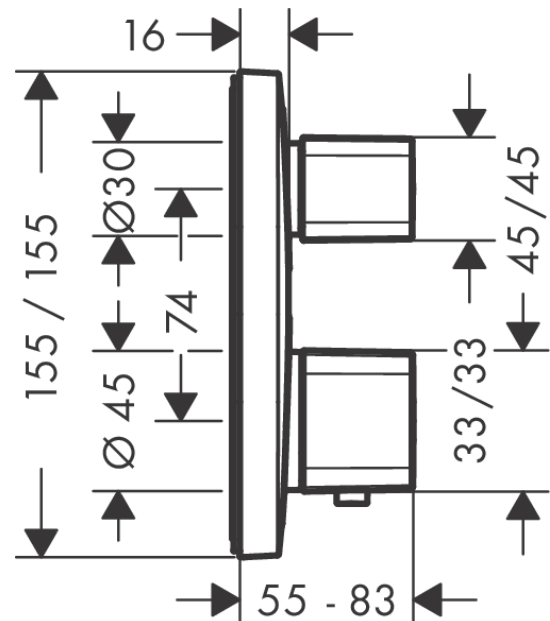

Ecostat E

Thermostatic mixer for concealed installation for 2 outlets with shut-off / diverter valve

Surfaces: **chrome** Art. no. : **15708000**

Description

product features

- designed to run 2 outlets
- wall-mounted
- Flow rate (at 3 bar): 26 l/min
- thermostat cartridge, shut-off/ diverter valve
- safety stop at 40°C
- Maximum temperature can be adjusted on installation
- Noise class: I
- operating pressure: min 1 bar / max 10 bar
- WRAS 1807036
- WRAS 1807036
- Kiwa UK 1503706
- KIWA UK 1503706

Article Details

Price excl. VAT

£ 400.00

Certificates

kiwa

Product image

Scale drawing

Flowchart