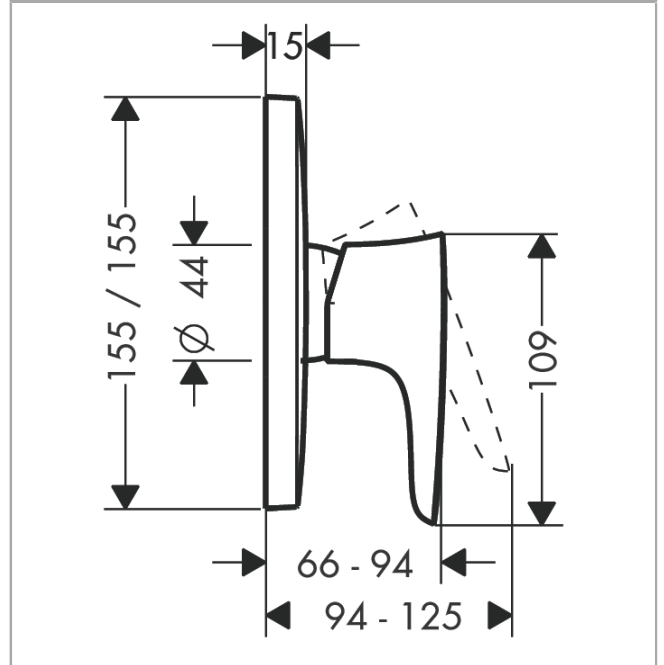

## Description

### product features

- 1 outlet
- connection type: basic set
- ceramic cartridge
- min. operating pressure: 1 bar
- max. operating pressure: 10 bar
- temperature limitation adjustable

## Scale drawing