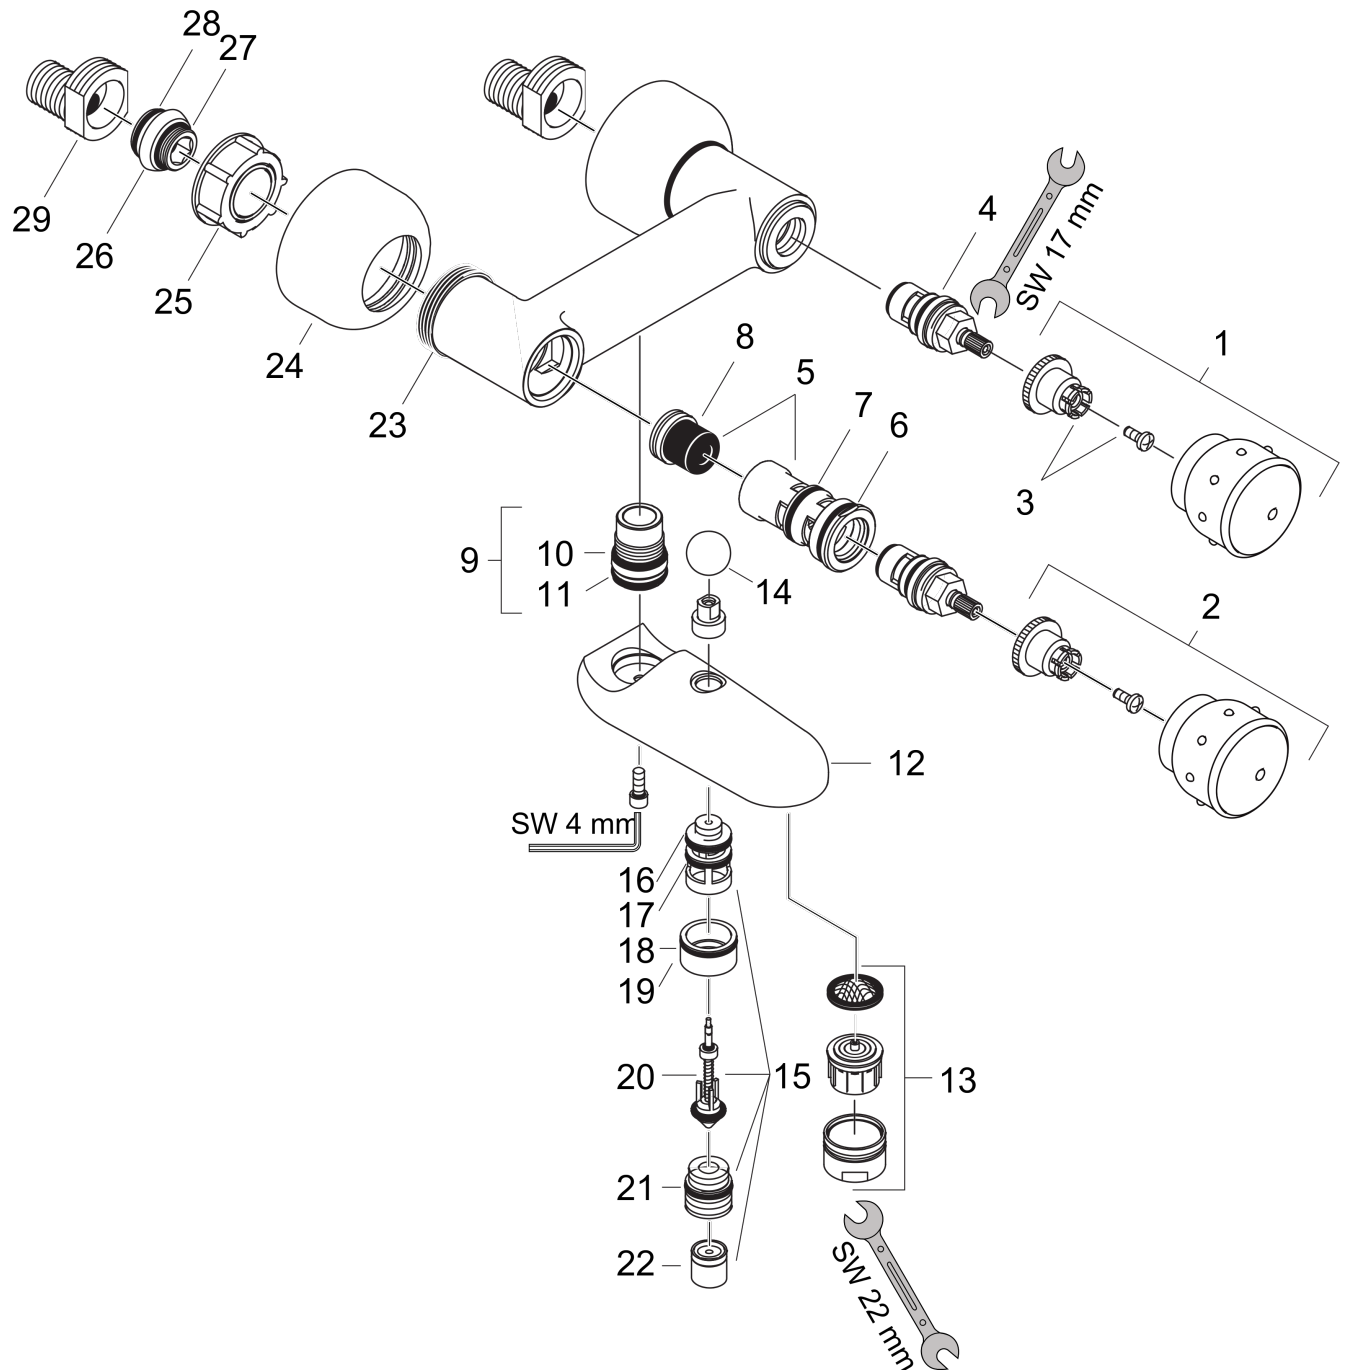

Mondial
Two Handle Bath/Shower Mixer G 1/2
 Surfaces: **Chrome** Article Number: **15431000**

Exploded Drawing

Year of production: 04/94 - 07/04

Mondial

Two Handle Bath/Shower Mixer G ½

Surfaces: **Chrome** Article Number: **15431000**

Spare part list

Year of production: **04/94 - 07/04**

Pos.	Description	Article Number	PC	PU
1	handle for cold water	15291000	12	1
2	handle for hot water	15292090	15	1
3	handle fixing set	94184000	2	1
4	shut off unit	94149000	8	1
5	adapter for shut off unit	97254000	11	1
6	O-ring 27x2,5	98149000	1	1
7	O-Ring 23x2,5	98183000	1	1
8	noise reduction with screw	98721000	8	1
9	adapter for spout	97255000	6	1
10	O-ring 19x2	98426000	1	1
11	O-ring 20x2	98165000	1	1
12	spout with selector, mousseur	92440000	18	1
13	aerator M28x1 (25 l/min)	13485000	6	1
14	diverter knob	94102000	6	1
15	selector assy	94121000	12	1
16	O-ring 15x2	98163000	1	1
17	O-ring 16x2	98133000	1	1
18	O-Ring 22x2	98185000	1	1
19	cover	97256000	9	1
20	selector	94103000	10	1
21	O-ring 17x2	98199000	1	1
22	set of non return valves DW 15	94074000	5	1
23	plastic thread	97751000	2	1
24	escutcheon Ø 68 mm	96428000	5	1
25	sleeve nut	97528000	3	1
26	connecting thread	97233000	6	1
27	O-ring 17x1,5	98137000	1	1
28	O-ring 20x2,5	92602000	2	1
29	ball S - unions	13989000	9	1
a	ball s-unions 120 - 180 mm	13988000	15	1