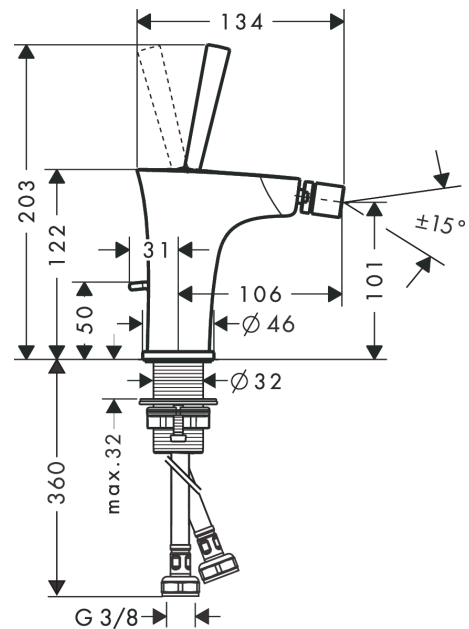

PuraVida
Single lever bidet mixer with pop-up waste set
 Surfaces: **White/Chrome** Article Number: **15270400**

Description

product features

- consists of: single lever bidet mixer, waste set
- projection 106 mm
- ball-pivot joint
- laminar spray
- flow rate at 3 bar: 7.2 l/min
- joystick ceramic cartridge
- suitable for continuous flow water heaters
- material waste set: metal
- connection dimension: DN15

Product image

Scale drawing

Flowchart