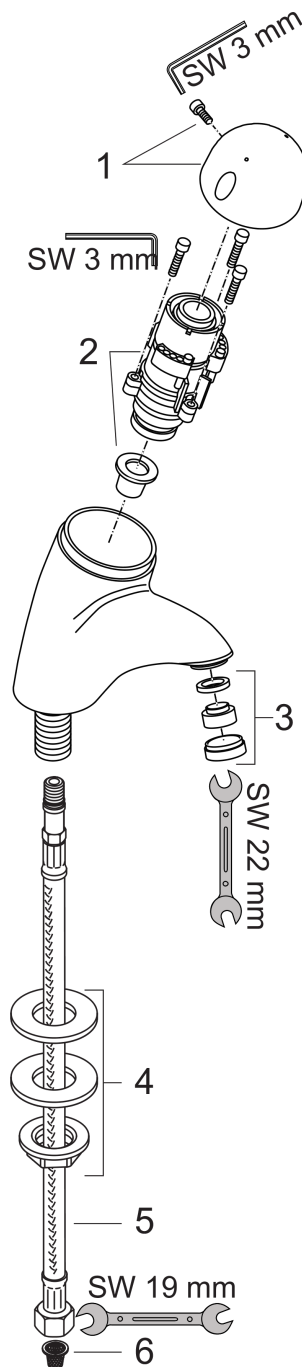

**Talis E**  
**Basin Mixer**  
 Surfaces: **Chrome** Article Number: **15097000**

**Exploded Drawing**

Year of production: **08/03 - 09/08**

**Talis E**

**Basin Mixer**

Surfaces: **Chrome** Article Number: **15097000**

**Spare part list**

Year of production: **08/03 - 09/08**

| <b>Pos.</b> | <b>Description</b>      | <b>Article Number</b> | <b>PC</b> | <b>PU</b> |
|-------------|-------------------------|-----------------------|-----------|-----------|
| 1           | handle                  | 96662000              | 6         | 1         |
| 2           | cartridge, assy         | 96664000              | 15        | 1         |
| 3           | aerator M24x1 (6 l/min) | 96788000              | 6         | 1         |
| 4           | fixing set              | 94702000              | 9         | 1         |
| 5           | connection hose         | 96667000              | 5         | 1         |
| 6           | filter packing          | 95291000              | 4         | 1         |