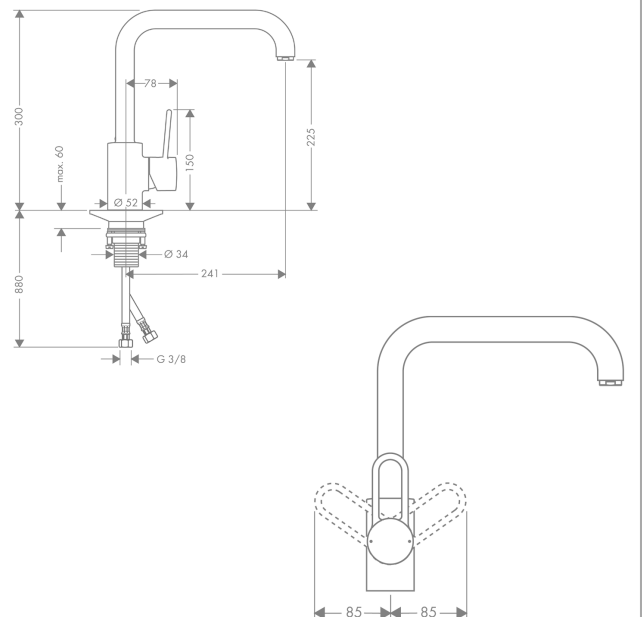

AXOR Uno
Single lever kitchen mixer 230 with swivel spout
 Surfaces: **Chrome** Article Number: **14850000**

Description

product features

- ComfortZone 230
- swivel range adjustable in 3 steps 110°, 150° or 360°
- handle can be positioned on the right or left
- normal spray
- connection dimension: DN15
- flow rate 13 l/min
- ceramic cartridge
- connection type: G 3/8 connections
- integrated non-return valve
- suitable for continuous flow water heaters

Technology

Design awards

reddot design award

Product image

Scale drawing

Flowchart