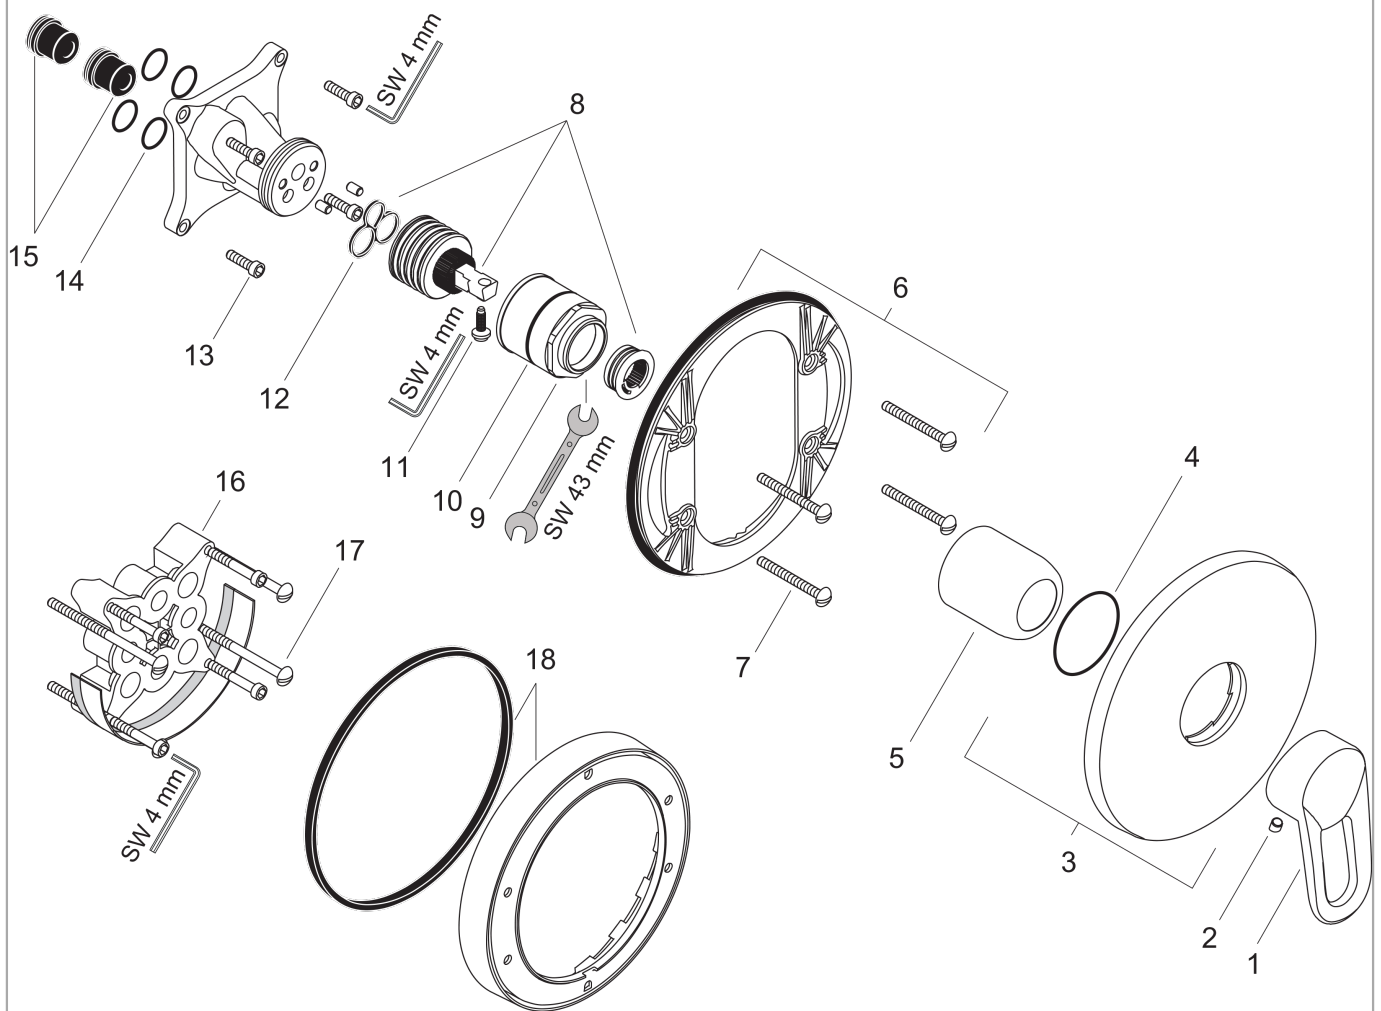

**Metropol
Finish Set**

Surfaces: **Chrome** Article Number: **14615000**

Exploded Drawing

Year of production: **01/01 - 12/05**

**Metropol
Finish Set**

Surfaces: **Chrome** Article Number: **14615000**

Spare part list

Year of production: **01/01 - 12/05**

Pos.	Description	Article Number	PC	PU
1	handle	14092000	12	1
2	screw cover	96338000	1	1
3	escutcheon Ø 170 mm	96452000	11	1
4	O-ring 48x5	98174000	1	1
5	flange	95010000	8	1
6	sub plate	96447000	10	1
7	set of fixing screws	96454000	3	1
8	cartridge, assy	92730000	11	1
9	nut	95007000	10	1
10	O-ring 43x1,5	98148000	1	1
11	locking screw for handle	96059000	3	1
12	seal	95008000	3	1
13	set of screws	96525000	3	1
14	O-ring 13x2	98128000	1	1
15	noise reduction	94073000	7	1
16	extension 25 mm	13595000	98	1
17	set of fixing screws	97747000	1	1
18	extension 22 mm (Ø 170 mm)	13596000	98	1
a	concealed item	01800180	98	1
b	O-Ring 48x3	95508000	1	1