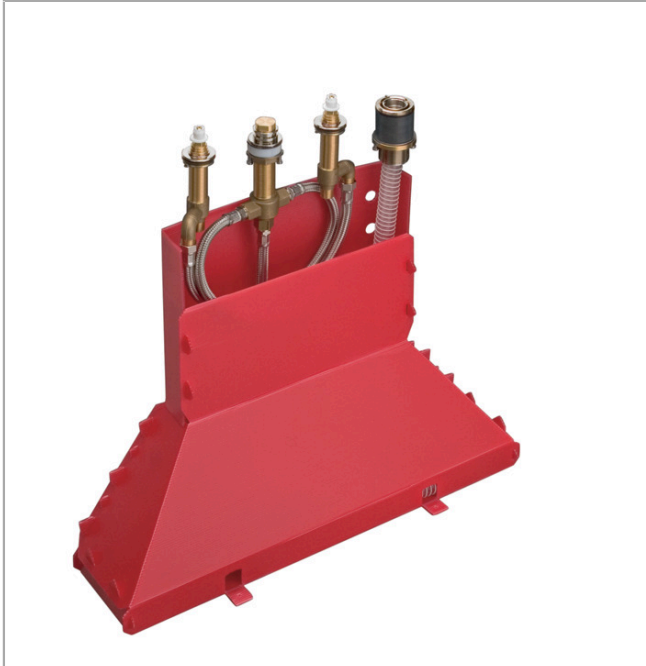

Basic set for 4-hole rim mounted bath mixer

Surfaces: n.a. Article Number: 13444180

Description

product features

- consists of: basic set, shower hose, Secubox
- maximum pull-out length of hand shower: 1.10 m
- connection dimension: DN15

Product image

Scale drawing