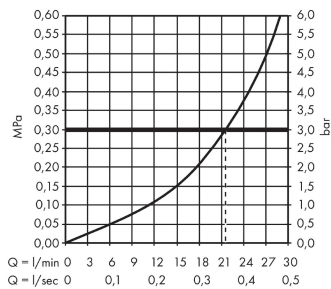

Flowchart

The consumption was measured in combination with the appropriate fittings (thermostat/mixer/ in-wall valve) to reflect actual application in practice.