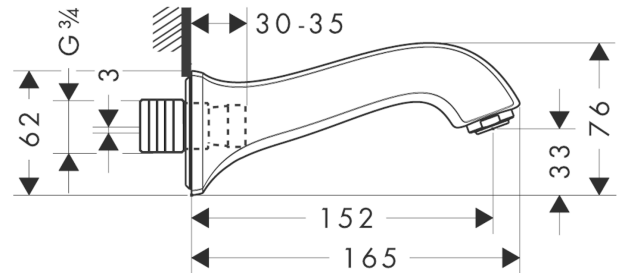

Metris Classic
Bath spout
Surfaces: **Chrome**

Article Number: **13413000**

Description

product features

- projection 165 mm
- wall-mounted
- flow rate: 20 l/min
- spray type: normal spray

Technology

Product image

Scale drawing