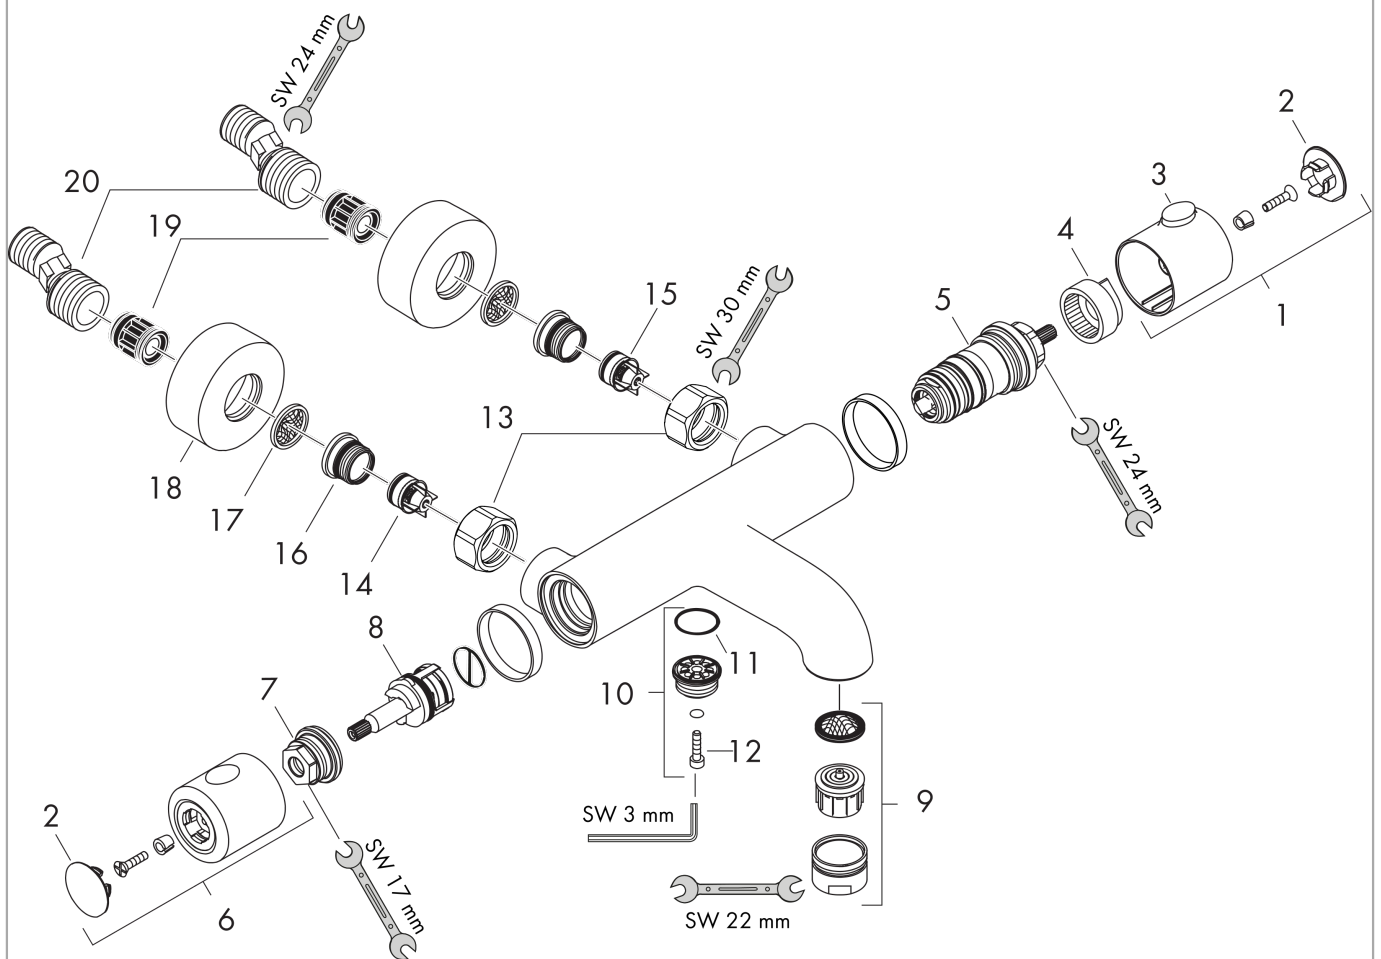

Ecostat

Ecostat 1001 SL thermostatic bath mixer for exposed installation

Surfaces: **Chrome** Article Number: **13241000**

Exploded Drawing

Year of production: **01/02 - 12/17**

Ecostat

Ecostat 1001 SL thermostatic bath mixer for exposed installation

Surfaces: **Chrome** Article Number: **13241000**

Spare part list

Year of production: **01/02 - 12/17**

Pos.	Description	Article Number	PC	PU
1	handle	96618000	8	1
2	cover for handle	96263000	4	1
3	set of push buttons (grey)	97231000	6	1
4	safety set for temperature control	95041000	5	1
5	thermostat cartridge	94282000	15	1
6	handle	96619000	7	1
7	nut	92853000	3	1
8	shut off unit with selector	96509000	13	1
9	aerator M28x1 (25 l/min)	13485000	6	1
10	Hose Connection	98556000	8	1
11	O-ring 20x1	98140000	1	1
12	hexagon socket screw M5x25	97664000	1	1
13	set of nuts	96157000	8	1
14	non return valve (pressure-resistant up to 2 MPa)	93136000	8	1
15	non return valve	96737000	8	1
16	O-ring 17x1,5	98137000	1	1
17	filter packing	96922000	3	1
18	escutcheon Ø 68 mm	96467000	6	1
19	noise reduction	96429000	2	1
20	set of S-unions (±12 mm)	94140000	10	1
a	set of S-unions (±32 mm)	98592000	9	1