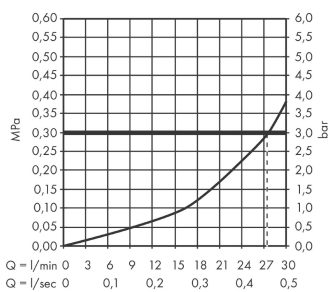

Flowchart

The consumption was measured in combination with the appropriate fittings (thermostat/mixer/in-wall valve) to reflect actual application in practice.