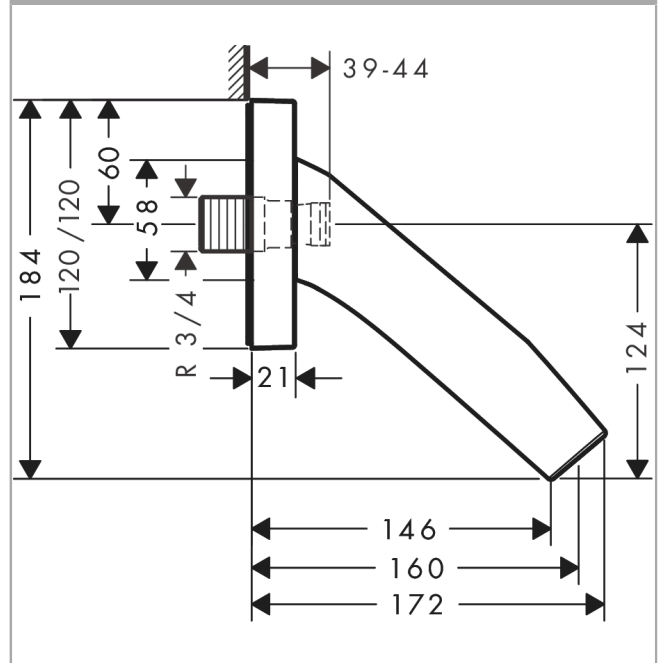

Scale drawing