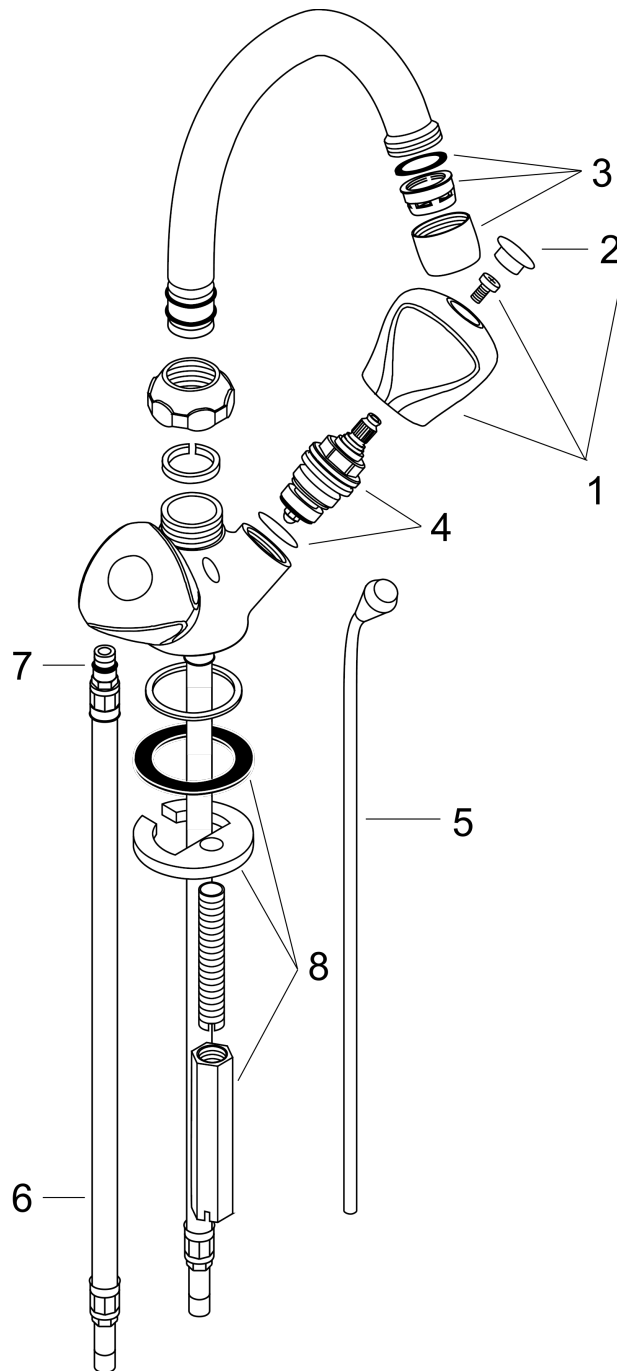

Duo Plus
Two Handle Basin Mixer,
 Surfaces: **Chrome** Article Number: **12025000**

Exploded Drawing

Year of production: 07/98 - 12/03

Duo Plus
Two Handle Basin Mixer,
 Surfaces: **Chrome** Article Number: **12025000**

Spare part list

Year of production: **07/98 - 12/03**

Pos.	Description	Article Number	PC	PU
1	handle	12192000	9	1
2	set of screw covers, cold / hot water	96407000	10	1
3	aerator cpl.	96406000	6	1
4	shut off unit with spindle 1/2"	94142000	8	1
5	pop up rod	96401000	11	1
6	connection hose 450 mm M10x1 G3/8	96507000	9	1
7	O-ring 8x1,75	97827000	1	1
8	fixing set	96408000	11	1
a	pop up waste	94139000	98	1