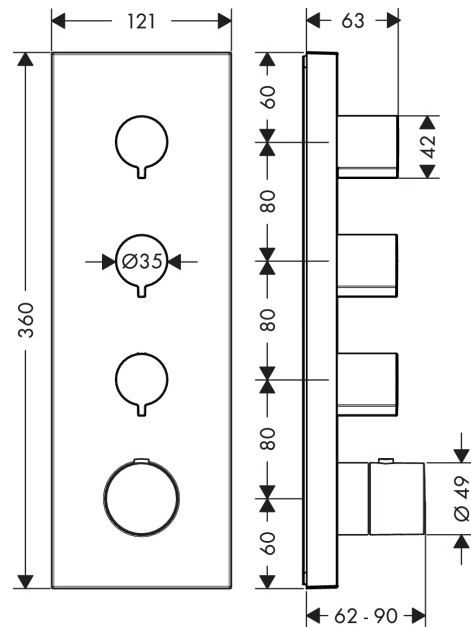

AXOR ShowerSolutions

Thermostatic module 360/120 for concealed installation square for 3 functions

Surfaces: **Chrome** Article Number: **10751000**

Description

product features

- 3 outlets
- simultaneous use of several outlets
- thermostat cartridge
- min. operating pressure: 1,5 bar
- max. operating pressure: 10 bar
- safety lock at 40° C
- temperature limitation adjustable
- non-return valve
- connection type: basic set
- connection dimension: DN20

Product image

Scale drawing

AXOR ShowerSolutions
Thermostatic module 360/120 for concealed installation square for 3 functions
 Surfaces: **Chrome** Article Number: **10751000**

Installation examples