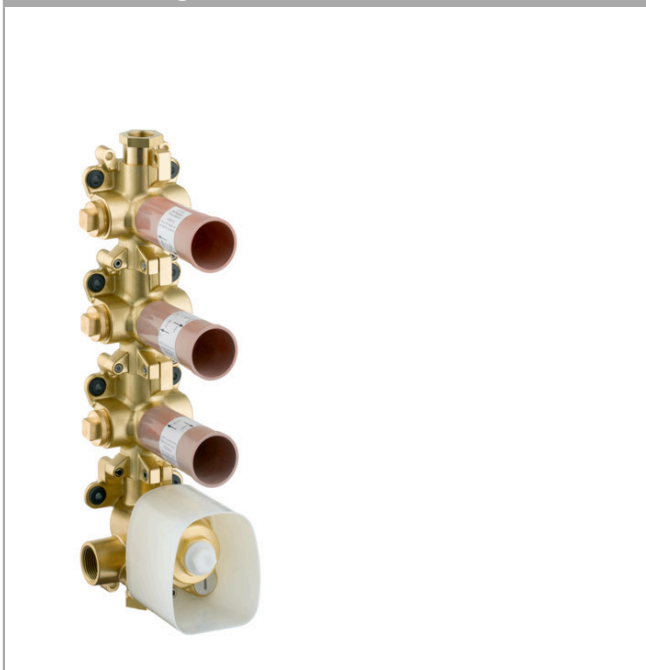

AXOR ShowerSolutions

Basic set for thermostatic module 360/120 for concealed installation

Surfaces: n.a. Article Number: 10750180

Description

product features

- 3 outlets can be used simultaneously
- flow rate at free through-flow: 59 l/min
- spindle valves
- connection from left or right
- horizontal or vertical installation
- sound-decoupled installation
- in a joined installation it serves as a waterconducting unit and allows dimensionally accurate positioning
- connection dimension: DN20

Product image

Scale drawing

AXOR ShowerSolutions
Basic set for thermostatic module 360/120 for concealed installation
 Surfaces: n.a. Article Number: **10750180**

Installation examples