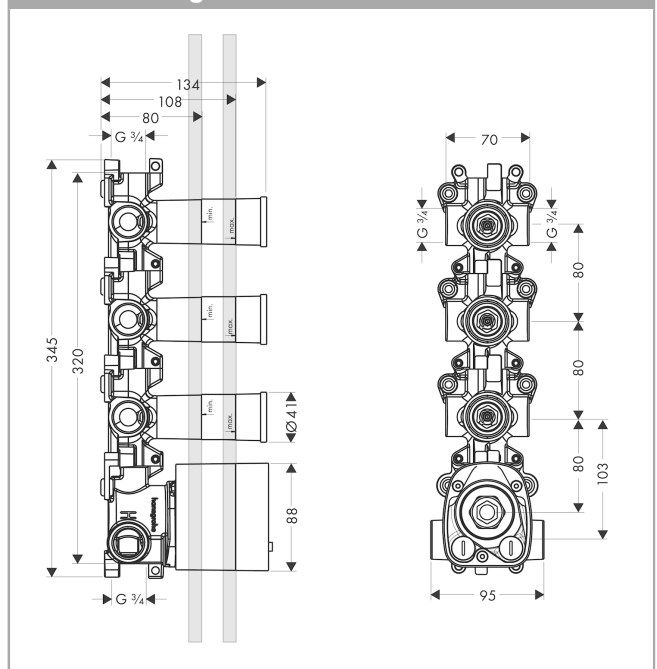

AXOR ShowerSolutions

Basic set for thermostatic module 360/120 for concealed installation

Surfaces: n.a. Article Number: 10750180

Description

product features

- 3 outlets can be used simultaneously
- flow rate at free through-flow: 59 l/min
- spindle valves
- connection from left or right
- horizontal or vertical installation
- sound-decoupled installation
- in a joined installation it serves as a waterconducting unit and allows dimensionally accurate positioning
- connection dimension: DN20

Product image

Scale drawing

AXOR ShowerSolutions
Basic set for thermostatic module 360/120 for concealed installation
 Surfaces: n.a. Article Number: **10750180**

Installation examples