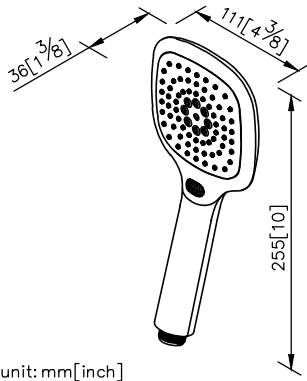

Hand Shower
0904-9S-79CP

1. Hand shower is with multi-mode.
2. Plastic plated surface pass salt spray test CASS 4 hours.
3. Conform 2.2 GPM max.
4. The optional check valve and flow restrictor could be added into the handshower.
5. 3 spray modes of hand shower: 1. Saturating spray 2. Massage spray 3. Saturating & massage spray.

unit: mm[inch]