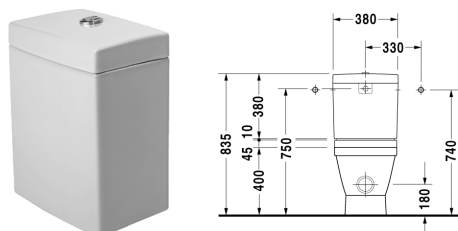

Cistern # 087610..05

|< 380 mm >|

2nd floor

Cistern	Dimension	Weight	Order number
with Dual Flush mechanism, chrome, for bottom left or back supply			
Colors			
00 White Alpin			
Variant			
	380 x 180 mm	15,000 kg	087610..05
Accessories			
Toilet close-coupled	370 x 665 mm	31,000 kg	210709
Toilet close-coupled	370 x 665 mm	33,500 kg	210609
Conversion set	-	0,500 kg	007504

All drawings contain the necessary measurements which are subject to standard tolerances. They are stated in mm and are non-binding. Exact measurements, in particular for customised installation scenarios, can only be taken from the finished ceramic piece.