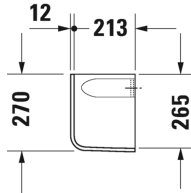

Semi pedestal # 08571700002

|< 215 mm >|

Semi pedestal	Dimension	Weight	Order number
for # 070545			
<b>Colors</b>			
00 White Alpin			
<b>Variant</b>			
	215 x 225 mm	4.600 kg	08571700002
<b>Suitable products</b>			
Handrinse basin with overflow, with tap platform, underneath glazed, 450 x 340 mm	450 x 340 mm		070545

All drawings contain the necessary measurements which are subject to standard tolerances. Exact measurements, in particular for customised installation scenarios, can only be taken from the finished ceramic piece.