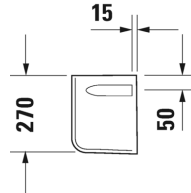

Semi pedestal # 08571700002

|< 215 mm >|

Semi pedestal	Dimension	Weight	Order number
for # 070545			
<b>Colors</b>			
00 White Alpin			
<b>Variant</b>			
	215 x 225 mm	4.600 kg	08571700002
<b>Suitable products</b>			
Handrinse basin with overflow, with tap platform, underneath glazed, 450 x 340 mm	450 x 340 mm		070545

All drawings contain the necessary measurements which are subject to standard tolerances. Exact measurements, in particular for customised installation scenarios, can only be taken from the finished ceramic piece.