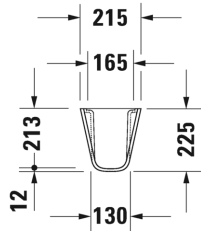

Semi pedestal # 08571700002

|< 215 mm >|

Semi pedestal	Dimension	Weight	Order number
for # 070545			
<b>Colors</b>			
00 White Alpin			
<b>Variant</b>			
	215 x 225 mm	4.600 kg	08571700002
<b>Suitable products</b>			
Handrinse basin with overflow, with tap platform, underneath glazed, 450 x 340 mm	450 x 340 mm		070545

All drawings contain the necessary measurements which are subject to standard tolerances. Exact measurements, in particular for customised installation scenarios, can only be taken from the finished ceramic piece.