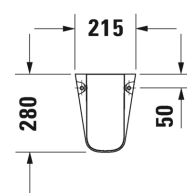

Semi pedestal # 08571700002

|< 215 mm >|

Semi pedestal	Dimension	Weight	Order number
for # 070545			
<b>Colors</b>			
00 White Alpin			
<b>Variant</b>			
	215 x 225 mm	4.600 kg	08571700002
<b>Suitable products</b>			
Handrinse basin with overflow, with tap platform, underneath glazed, 450 x 340 mm	450 x 340 mm		070545

All drawings contain the necessary measurements which are subject to standard tolerances. Exact measurements, in particular for customised installation scenarios, can only be taken from the finished ceramic piece.