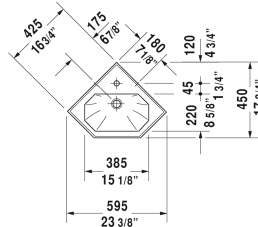

1930 Handrinse basin corner model # 0793420000

| < 23 3/8" Inch > |

Handrinse basin corner model	Dimension	Weight	Order number
with overflow, with faucet deck, underside fully glazed, hardware included, wall-mounted, cUPC® listed*, 23 3/8" Inch			
Colors			
00 White			
Variant			
●	23 3/8" x 17 3/4" Inch	20.9 lb	0793420000
Infobox			
* Complies with following standards: ASME A112.19.2/CSA B45.1			
Sanitary ceramics with the special WonderGliss surface finish will remain clean and attractive-looking for a long time to come. When ordering WonderGliss please add a "1" as eleventh digit to the model number.			

All drawings contain the necessary measurements which are subject to standard tolerances. They are stated in inch & mm and are non-binding. Exact measurements, in particular for customized installation scenarios, can only be taken from the finished ceramic piece.