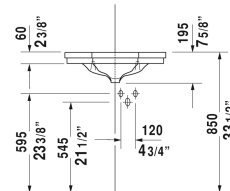

1930 Handrinse basin corner model # 0793420000

| < 23 3/8" Inch > |

Handrinse basin corner model	Dimension	Weight	Order number
with overflow, with faucet deck, underside fully glazed, hardware included, wall-mounted, cUPC® listed*, 23 3/8" Inch			
Colors			
00 White			
Variant			
●	23 3/8" x 17 3/4" Inch	20.9 lb	0793420000
Infobox			
* Complies with following standards: ASME A112.19.2/CSA B45.1			
Sanitary ceramics with the special WonderGliss surface finish will remain clean and attractive-looking for a long time to come. When ordering WonderGliss please add a "1" as eleventh digit to the model number.			

All drawings contain the necessary measurements which are subject to standard tolerances. They are stated in inch & mm and are non-binding. Exact measurements, in particular for customized installation scenarios, can only be taken from the finished ceramic piece.