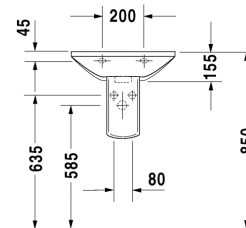

Handrinse basin # 079150..00

|< 500 mm >|

Caro

Handrinse basin	Dimension	Weight	Order number
with overflow, with tap platform, 500 mm			
Colors			
00 White Alpin			
Variant			
500 mm ●	500 x 365 mm	9,300 kg	079150..00
Accessories			
Siphon cover	165 x 215 mm	4,500 kg	086322
Fixing			
Fixing	ø 10 x 140 mm	0,200 kg	695100

All drawings contain the necessary measurements which are subject to standard tolerances. They are stated in mm and are non-binding. Exact measurements, in particular for customised installation scenarios, can only be taken from the finished ceramic piece.