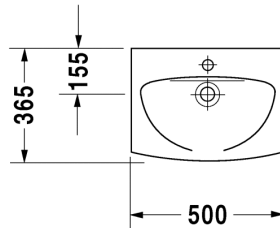

Handrinse basin # 079150..00

|< 500 mm >|

Caro

Handrinse basin	Dimension	Weight	Order number
with overflow, with tap platform, 500 mm			
Colors			
00 White Alpin			
Variant			
500 mm ●	500 x 365 mm	9,300 kg	079150..00
Accessories			
Siphon cover	165 x 215 mm	4,500 kg	086322
Fixing			
Fixing	ø 10 x 140 mm	0,200 kg	695100

All drawings contain the necessary measurements which are subject to standard tolerances. They are stated in mm and are non-binding. Exact measurements, in particular for customised installation scenarios, can only be taken from the finished ceramic piece.