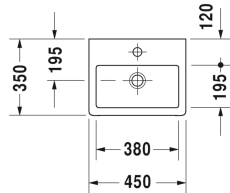

Handrinse basin, furniture handrinse basin # 070445..00 / 070445..60

| < 450 mm > |

Handrinse basin, furniture handrinse basin	Dimension	Weight	Order number
with overflow, with tap platform, underneath glazed, 450 mm			
Colors			
00 White Alpin 08 Black			
Variant			
●	450 x 350 mm	11.500 kg	070445..00
⊗	450 x 350 mm	11.500 kg	070445..60
Sanitary ceramics with the special WonderGliss surface finish will remain clean and attractive-looking for a long time to come. When ordering WonderGliss please add a "1" as eleventh digit to the model number.			
Accessory			
Design Siphon		1.500 kg	005036
Space saving waste	1 1/4" mm	0.400 kg	005076
Suitable products			
Vanity unit wall-mounted 1 door, for Vero # 070445 , 400 x 320 mm	400 x 320 mm		KT6630 L/R
Vanity unit wall-mounted 1 door, for Vero # 070445 , 400 x 328 mm	400 x 328 mm		XL6209 L/R
Vanity unit wall-mounted 1 door, for Vero # 070445 , 400 x 311 mm	400 x 311 mm		VE6271 L/R
XViu Vanity unit for console compact 1 pull-out compartment, 600 x 478 mm	600 x 478 mm		XV5900
XViu Vanity unit for console compact 2 drawers, upper drawer including cut-out for siphon and siphon cover, 900 x 478 mm	900 x 478 mm		XV5908

All drawings contain the necessary measurements which are subject to standard tolerances. Exact measurements, in particular for customised installation scenarios, can only be taken from the finished ceramic piece.