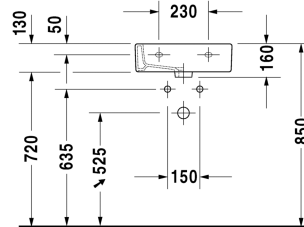

Handrinse basin, furniture handrinse basin # 070445..00 / 070445..60

| < 450 mm > |

Handrinse basin, furniture handrinse basin	Dimension	Weight	Order number
with overflow, with tap platform, underneath glazed, 450 mm			
Colors			
00 White Alpin 08 Black			
Variant			
●	450 x 350 mm	11.500 kg	070445..00
⊗	450 x 350 mm	11.500 kg	070445..60
Sanitary ceramics with the special WonderGliss surface finish will remain clean and attractive-looking for a long time to come. When ordering WonderGliss please add a "1" as eleventh digit to the model number.			
Accessory			
Design Siphon		1.500 kg	005036
Space saving waste	1 1/4" mm	0.400 kg	005076
Suitable products			
Vanity unit wall-mounted 1 door, for Vero # 070445 , 400 x 320 mm	400 x 320 mm		KT6630 L/R
Vanity unit wall-mounted 1 door, for Vero # 070445 , 400 x 328 mm	400 x 328 mm		XL6209 L/R
Vanity unit wall-mounted 1 door, for Vero # 070445 , 400 x 311 mm	400 x 311 mm		VE6271 L/R
XViu Vanity unit for console compact 1 pull-out compartment, 600 x 478 mm	600 x 478 mm		XV5900
XViu Vanity unit for console compact 2 drawers, upper drawer including cut-out for siphon and siphon cover, 900 x 478 mm	900 x 478 mm		XV5908

All drawings contain the necessary measurements which are subject to standard tolerances. Exact measurements, in particular for customised installation scenarios, can only be taken from the finished ceramic piece.