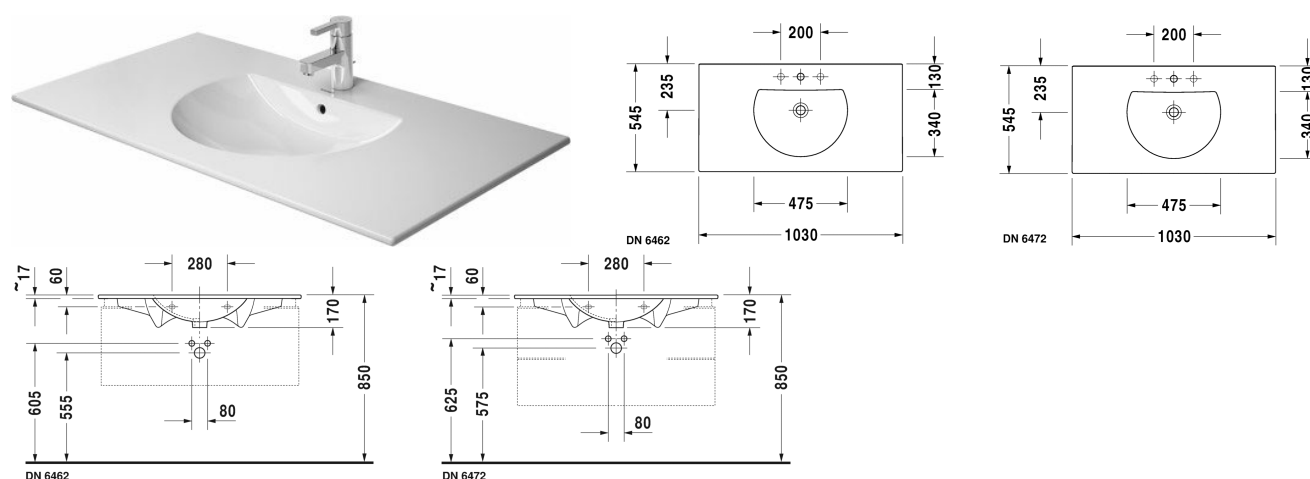

Furniture washbasin # 0499100000 / 0499100030

| < 1030 mm > |

Furniture washbasin	Dimension	Weight	Order number
with overflow, with tap platform, 1030 mm			
Colors			
00 White Alpin			
Variant			
●	1030 x 545 mm	24.000 kg	0499100000
● ● ●	1030 x 545 mm	24.000 kg	0499100030
Infobox			
For vanity units the space saving siphon is recommended			
Sanitary ceramics with the special WonderGliss surface finish will remain clean and attractive-looking for a long time to come. When ordering WonderGliss please add a "1" as eleventh digit to the model number.			
Accessory			
Space saving waste	1 1/4" mm	0.400 kg	005076
Suitable products			
Vanity unit wall-mounted 1 pull-out compartment, for Darling New # 049910, 1000 x 541 mm	1000 x 541 mm		DL6233
Vanity unit wall-mounted 2 drawers, upper drawer including cut-out for siphon and siphon cover, for Darling New # 049910, 1000 x 541 mm	1000 x 541 mm		DL6333

Furniture washbasin # 0499100000 / 0499100030

|< 1030 mm >|

Vanity unit wall-mounted 1 pull-out compartment, compartment consists of glass dividers and 2 boxes (small/large), for Darling New # 049910, 1000 x 522 mm	1000 x 522 mm	XL6063
Vanity unit wall-mounted 1 pull-out compartment, for Darling New # 049910, 1020 x 534 mm	1020 x 534 mm	LC6163
Vanity unit wall-mounted 2 drawers, upper drawer including cut-out for siphon and siphon cover, for Darling New # 049910, 1020 x 534 mm	1020 x 534 mm	LC6263
Vanity unit floor-standing 2 pull-out compartments, upper pull-out compartment including cut-out for siphon and siphon cover, for Darling New # 049910, 1020 x 534 mm	1020 x 534 mm	LC6607

All drawings contain the necessary measurements which are subject to standard tolerances. Exact measurements, in particular for customised installation scenarios, can only be taken from the finished ceramic piece.