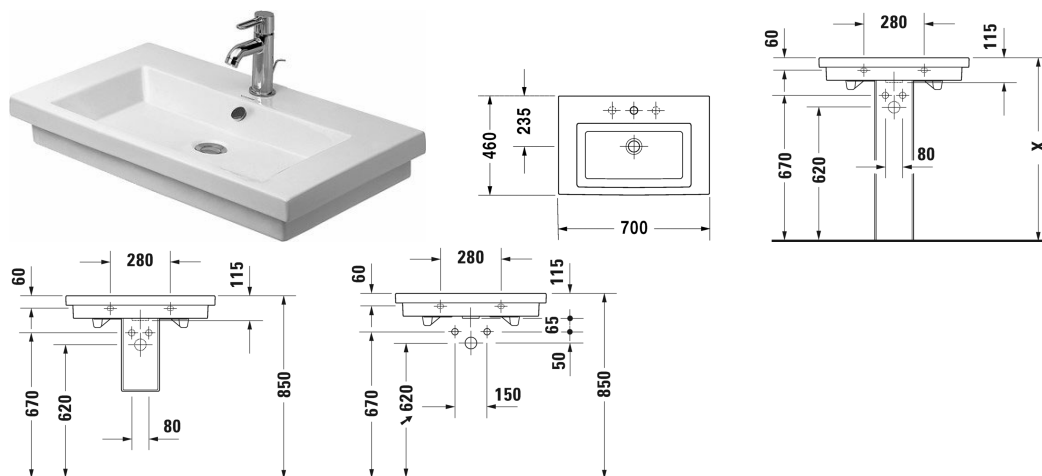

Washbasin # 0491700000 / 0491700030 / 0491700060

| < 700 mm > |

Washbasin	Dimension	Weight	Order number
with overflow, with tap platform, overflow clip chrome included, underneath glazed, 700 mm			
<b>Colors</b>			
00 White Alpin			
<b>Variant</b>			
●	700 x 460 mm	19.700 kg	0491700000
●●●	700 x 460 mm	19.700 kg	0491700030
⊗	700 x 460 mm	19.700 kg	0491700060
Sanitary ceramics with the special WonderGliss surface finish will remain clean and attractive-looking for a long time to come. When ordering WonderGliss please add a "1" as eleventh digit to the model number.			
<b>Accessory</b>			
Design Siphon		1.500 kg	005036
<b>Suitable products</b>			
Semi pedestal for # 049170, 049160, 180 x 315 mm	180 x 315 mm		085716

All drawings contain the necessary measurements which are subject to standard tolerances. Exact measurements, in particular for customised installation scenarios, can only be taken from the finished ceramic piece.