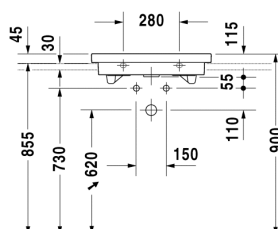

**Furniture washbasin # 049160..00 / 049160..30 / 049160..60**

|&lt; 600 mm &gt;|

2nd floor

Furniture washbasin	Dimension	Weight	Order number
with overflow, with tap platform, overflow clip chrome included **, Washbasin white, 600 mm Additional information ** For inner basin white only / 2nd floor washbasins # 049112, 049180, 049160, 079040 "Not ground" in combination with 2nd floor vanity units or trim / For furniture and prices please see the furniture part			
<b>Colors</b>			
00 White Alpin, 66 Stainless Steel Matt			
<b>Variant</b>			
600 mm ●	600 x 430 mm	15,600 kg	049160..00
600 mm ● ● ●	600 x 430 mm	15,600 kg	049160..30
600 mm ☒	600 x 430 mm	15,600 kg	049160..60
<b>Accessories</b>			
Space saving siphon	1 1/4" mm	0,400 kg	005013
<b>Fixing</b>			
Fixing	ø 10 x 140 mm	0,200 kg	695100

All drawings contain the necessary measurements which are subject to standard tolerances. They are stated in mm and are non-binding. Exact measurements, in particular for customised installation scenarios, can only be taken from the finished ceramic piece.