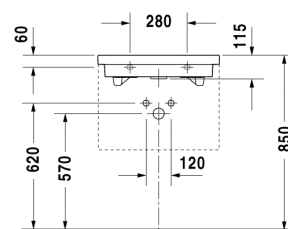

**Furniture washbasin # 049160..00 / 049160..30 / 049160..60**

|&lt; 600 mm &gt;|

2nd floor

Furniture washbasin	Dimension	Weight	Order number
with overflow, with tap platform, overflow clip chrome included **, Washbasin white, 600 mm Additional information ** For inner basin white only / 2nd floor washbasins # 049112, 049180, 049160, 079040 "Not ground" in combination with 2nd floor vanity units or trim / For furniture and prices please see the furniture part			
<b>Colors</b>			
00 White Alpin, 66 Stainless Steel Matt			
<b>Variant</b>			
600 mm ●	600 x 430 mm	15,600 kg	049160..00
600 mm ● ● ●	600 x 430 mm	15,600 kg	049160..30
600 mm ☒	600 x 430 mm	15,600 kg	049160..60
<b>Accessories</b>			
Space saving siphon	1 1/4" mm	0,400 kg	005013
<b>Fixing</b>			
Fixing	ø 10 x 140 mm	0,200 kg	695100

All drawings contain the necessary measurements which are subject to standard tolerances. They are stated in mm and are non-binding. Exact measurements, in particular for customised installation scenarios, can only be taken from the finished ceramic piece.