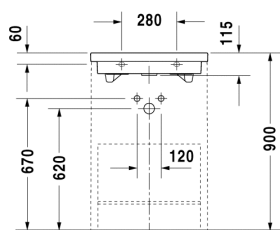

**Furniture washbasin # 049160..00 / 049160..30 / 049160..60**

|&lt; 600 mm &gt;|

2nd floor

Furniture washbasin	Dimension	Weight	Order number
with overflow, with tap platform, overflow clip chrome included **, Washbasin white, 600 mm Additional information ** For inner basin white only / 2nd floor washbasins # 049112, 049180, 049160, 079040 "Not ground" in combination with 2nd floor vanity units or trim / For furniture and prices please see the furniture part			
<b>Colors</b>			
00 White Alpin, 66 Stainless Steel Matt			
<b>Variant</b>			
600 mm ●	600 x 430 mm	15,600 kg	049160..00
600 mm ● ● ●	600 x 430 mm	15,600 kg	049160..30
600 mm ☒	600 x 430 mm	15,600 kg	049160..60
<b>Accessories</b>			
Space saving siphon	1 1/4" mm	0,400 kg	005013
<b>Fixing</b>			
Fixing	ø 10 x 140 mm	0,200 kg	695100

All drawings contain the necessary measurements which are subject to standard tolerances. They are stated in mm and are non-binding. Exact measurements, in particular for customised installation scenarios, can only be taken from the finished ceramic piece.