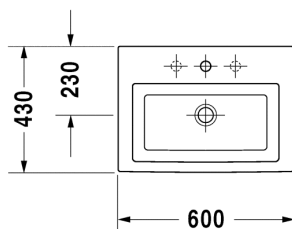

**Furniture washbasin # 049160..00 / 049160..30 / 049160..60**

|&lt; 600 mm &gt;|

2nd floor

Furniture washbasin	Dimension	Weight	Order number
with overflow, with tap platform, overflow clip chrome included **, Washbasin white, 600 mm Additional information ** For inner basin white only / 2nd floor washbasins # 049112, 049180, 049160, 079040 "Not ground" in combination with 2nd floor vanity units or trim / For furniture and prices please see the furniture part			
<b>Colors</b>			
00 White Alpin, 66 Stainless Steel Matt			
<b>Variant</b>			
600 mm ●	600 x 430 mm	15,600 kg	049160..00
600 mm ● ● ●	600 x 430 mm	15,600 kg	049160..30
600 mm ☒	600 x 430 mm	15,600 kg	049160..60
<b>Accessories</b>			
Space saving siphon	1 1/4" mm	0,400 kg	005013
<b>Fixing</b>			
Fixing	ø 10 x 140 mm	0,200 kg	695100

All drawings contain the necessary measurements which are subject to standard tolerances. They are stated in mm and are non-binding. Exact measurements, in particular for customised installation scenarios, can only be taken from the finished ceramic piece.