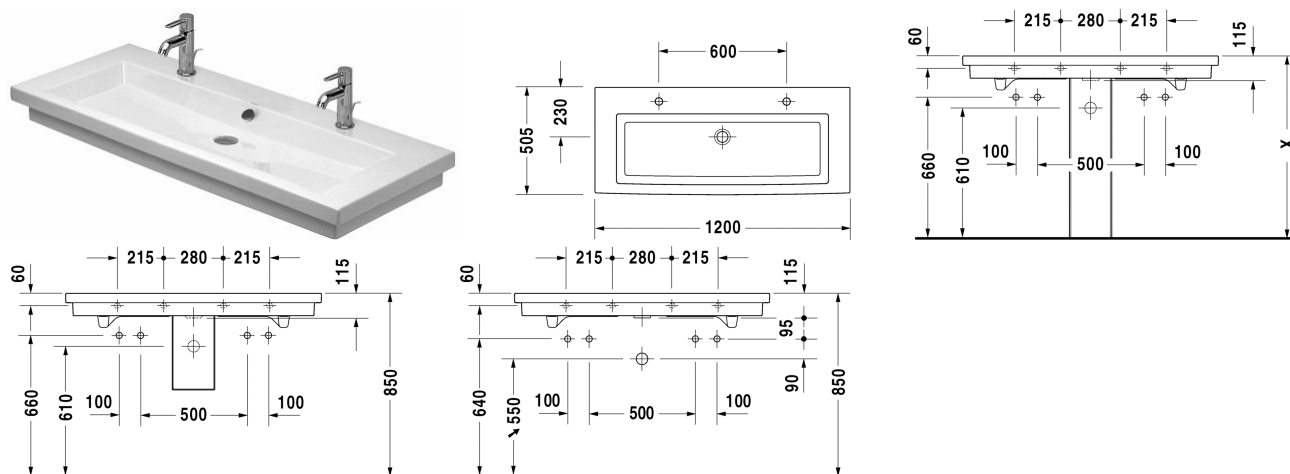

Washbasin # 0491120024

| < 1200 mm > |

Washbasin	Dimension	Weight	Order number
with overflow, with tap platform, overflow clip chrome included, underneath glazed, 1200 mm			
Colors			
00 White Alpin			
Variant			
● _ _ ●	1200 x 505 mm	36.500 kg	0491120024
Infobox			
For fixing the ceramics from the 1200 mm size, 2 sets of washbasin fixings are required			
Sanitary ceramics with the special WonderGliss surface finish will remain clean and attractive-looking for a long time to come. When ordering WonderGliss please add a "1" as eleventh digit to the model number.			
Accessory			
Push-open waste for washbasins with overflow		0.400 kg	005052
Design Siphon		1.500 kg	005036
Suitable products			
Semi pedestal for # 049112, 049180, 205 x 320 mm	205 x 320 mm		085714
Pedestal for # 049112, 049180, 200 x 215 mm	200 x 215 mm		086319

All drawings contain the necessary measurements which are subject to standard tolerances. Exact measurements, in particular for customised installation scenarios, can only be taken from the finished ceramic piece.