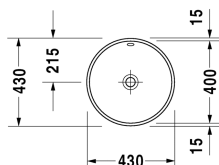

Vanity basin # 0468400000

| < Ø 400 mm > |

| Vanity basin | Dimension | Weight | Order number |
|--|-----------|----------|--------------|
| undercounter basin, with overflow, without tap platform, underneath glazed, fixings for installation in wooden consoles included, Ø 400 mm | | | |
| Colors | | | |
| 00 White Alpin | | | |
| Variant | | | |
| ☒ | Ø 400 mm | 6.500 kg | 0468400000 |
| Infobox | | | |
| Measurements of undercounter models represent interior measurements | | | |
| Sanitary ceramics with the special WonderGliss surface finish will remain clean and attractive-looking for a long time to come. When ordering WonderGliss please add a "1" as eleventh digit to the model number. | | | |
| Accessory | | | |
| Fixing for stone countertops, (with the exception of # 046651) | | 0.200 kg | 005028 |
| Push-open waste for washbasins with overflow | | 0.400 kg | 005052 |

All drawings contain the necessary measurements which are subject to standard tolerances. Exact measurements, in particular for customised installation scenarios, can only be taken from the finished ceramic piece.