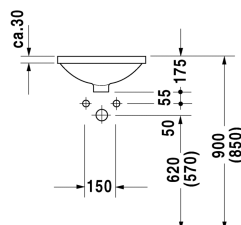

Vanity basin # 0468400000

| < Ø 400 mm > |

| Vanity basin | Dimension | Weight | Order number |
|--|-----------|----------|--------------|
| undercounter basin, with overflow, without tap platform, underneath glazed, fixings for installation in wooden consoles included, Ø 400 mm | | | |
| Colors | | | |
| 00 White Alpin | | | |
| Variant | | | |
| ☒ | Ø 400 mm | 6.500 kg | 0468400000 |
| Infobox | | | |
| Measurements of undercounter models represent interior measurements | | | |
| Sanitary ceramics with the special WonderGliss surface finish will remain clean and attractive-looking for a long time to come. When ordering WonderGliss please add a "1" as eleventh digit to the model number. | | | |
| Accessory | | | |
| Fixing for stone countertops, (with the exception of # 046651) | | 0.200 kg | 005028 |
| Push-open waste for washbasins with overflow | | 0.400 kg | 005052 |

All drawings contain the necessary measurements which are subject to standard tolerances. Exact measurements, in particular for customised installation scenarios, can only be taken from the finished ceramic piece.