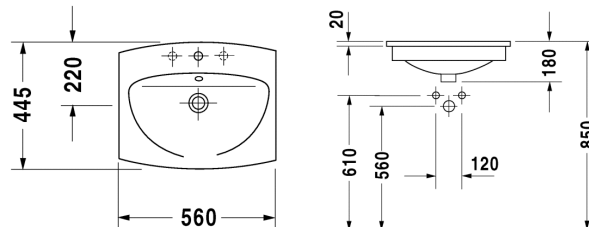

Vanity basin # 046157..00

|< 570 mm >|

Caro

| Vanity basin | Dimension | Weight | Order number |
|------------------------------------------------------------|--------------|-----------|--------------|
| countertop basin, with overflow, with tap platform, 570 mm | | | |
| Colors | | | |
| 00 White Alpin | | | |
| Variant | | | |
| 570 mm ○ ● ○ | 560 x 445 mm | 11,000 kg | 046157..00 |

All drawings contain the necessary measurements which are subject to standard tolerances. They are stated in mm and are non-binding. Exact measurements, in particular for customised installation scenarios, can only be taken from the finished ceramic piece.