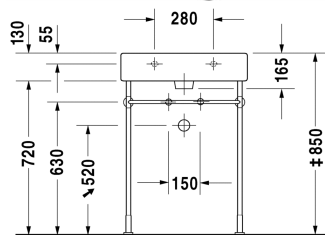

Washbasin, furniture washbasin # 045460..00 / 045460..30 /
045460..41 / 045460..44 / 045460..60 / 045460..70

| < 600 mm > |

Washbasin, furniture washbasin	Dimension	Weight	Order number
with tap platform, underneath glazed, 600 mm			
Colors			
00 White Alpin 08 Black			
Variant			
● with overflow	600 x 470 mm	17.900 kg	045460..00
●●● with overflow	600 x 470 mm	17.900 kg	045460..30
● without overflow	600 x 470 mm	17.900 kg	045460..41
●●● with overflow	600 x 470 mm	17.900 kg	045460..44
☒ with overflow	600 x 470 mm	17.900 kg	045460..60
☒ without overflow	600 x 470 mm	17.900 kg	045460..70
Sanitary ceramics with the special WonderGliss surface finish will remain clean and attractive-looking for a long time to come. When ordering WonderGliss please add a "1" as eleventh digit to the model number.			
Accessory for ceramics			
Push-open waste for washbasins with overflow		0.400 kg	005052
Continuous flow waste for washbasins without overflow	75 mm	0.400 kg	005038
Accessory			
Towel rail square tube 14 mm, for washbasin # 045460, 235060, 235360, 235660	550 mm	0.500 kg	003037
Design Siphon		1.500 kg	005036