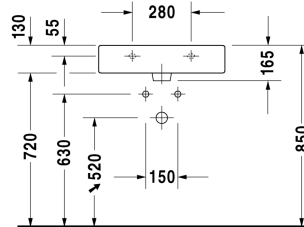

Washbasin, furniture washbasin # 045460..00 / 045460..30 /
045460..41 / 045460..44 / 045460..60 / 045460..70

| < 600 mm > |

Washbasin, furniture washbasin	Dimension	Weight	Order number
with tap platform, underneath glazed, 600 mm			
Colors			
00 White Alpin 08 Black			
Variant			
● with overflow	600 x 470 mm	17.900 kg	045460..00
●●● with overflow	600 x 470 mm	17.900 kg	045460..30
● without overflow	600 x 470 mm	17.900 kg	045460..41
●●● with overflow	600 x 470 mm	17.900 kg	045460..44
☒ with overflow	600 x 470 mm	17.900 kg	045460..60
☒ without overflow	600 x 470 mm	17.900 kg	045460..70
Sanitary ceramics with the special WonderGliss surface finish will remain clean and attractive-looking for a long time to come. When ordering WonderGliss please add a "1" as eleventh digit to the model number.			
Accessory for ceramics			
Push-open waste for washbasins with overflow		0.400 kg	005052
Continuous flow waste for washbasins without overflow	75 mm	0.400 kg	005038
Accessory			
Towel rail square tube 14 mm, for washbasin # 045460, 235060, 235360, 235660	550 mm	0.500 kg	003037
Design Siphon		1.500 kg	005036