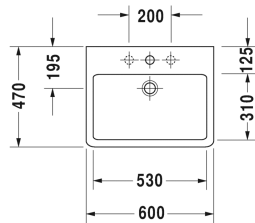

Washbasin, furniture washbasin # 045460..00 / 045460..30 /
045460..41 / 045460..44 / 045460..60 / 045460..70

| < 600 mm > |

Washbasin, furniture washbasin	Dimension	Weight	Order number
with tap platform, underneath glazed, 600 mm			
Colors			
00 White Alpin 08 Black			
Variant			
● with overflow	600 x 470 mm	17.900 kg	045460..00
●●● with overflow	600 x 470 mm	17.900 kg	045460..30
● without overflow	600 x 470 mm	17.900 kg	045460..41
●●● with overflow	600 x 470 mm	17.900 kg	045460..44
☒ with overflow	600 x 470 mm	17.900 kg	045460..60
☒ without overflow	600 x 470 mm	17.900 kg	045460..70
Sanitary ceramics with the special WonderGliss surface finish will remain clean and attractive-looking for a long time to come. When ordering WonderGliss please add a "1" as eleventh digit to the model number.			
Accessory for ceramics			
Push-open waste for washbasins with overflow		0.400 kg	005052
Continuous flow waste for washbasins without overflow	75 mm	0.400 kg	005038
Accessory			
Towel rail square tube 14 mm, for washbasin # 045460, 235060, 235360, 235660	550 mm	0.500 kg	003037
Design Siphon		1.500 kg	005036