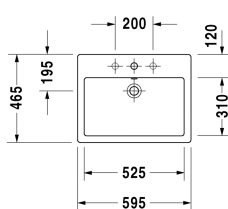

8532 Fogo

6713 X-Large

6714 X-Large

Above counter basin	Dimension	Weight	Order number
ground, with tap platform, back plane glazed, fixings included, 595 mm			
Colors			
00 White Alpin 08 Black			
Variant			
● with overflow	595 x 465 mm	17.900 kg	045260..00
☒ with overflow	595 x 465 mm	17.900 kg	045260..60
●●● with overflow	595 x 465 mm	17.900 kg	045260..30
Infobox			
* When using this siphon please observe outlet height from upper surface of finished floor to centre of outlet in accordance with the technical specification sheet, Mounting with a distance from the wall is recommended			
Sanitary ceramics with the special WonderGliss surface finish will remain clean and attractive-looking for a long time to come. When ordering WonderGliss please add a "1" as eleventh digit to the model number.			
Accessory			
Design Siphon		1.500 kg	005036
Suitable products			
Vanity unit wall-mounted 1 pull-out compartment, countertop including one cut-out, for 1 above counter basin central, 800 x 550 mm	800 x 550 mm		KT6694