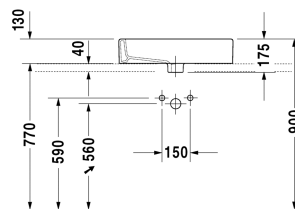

8532 Fogo

6713 X-Large

6714 X-Large

Above counter basin	Dimension	Weight	Order number
ground, with tap platform, back plane glazed, fixings included, 595 mm			
Colors			
00 White Alpin 08 Black			
Variant			
● with overflow	595 x 465 mm	17.900 kg	045260..00
☒ with overflow	595 x 465 mm	17.900 kg	045260..60
●●● with overflow	595 x 465 mm	17.900 kg	045260..30
Infobox			
* When using this siphon please observe outlet height from upper surface of finished floor to centre of outlet in accordance with the technical specification sheet, Mounting with a distance from the wall is recommended			
Sanitary ceramics with the special WonderGliss surface finish will remain clean and attractive-looking for a long time to come. When ordering WonderGliss please add a "1" as eleventh digit to the model number.			
Accessory			
Design Siphon		1.500 kg	005036
Suitable products			
Vanity unit wall-mounted 1 pull-out compartment, countertop including one cut-out, for 1 above counter basin central, 800 x 550 mm	800 x 550 mm		KT6694