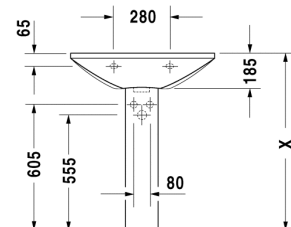

Washbasin # 043470..00

|< 700 mm >|

Caro

Washbasin	Dimension	Weight	Order number
with overflow, with tap platform, 700 mm			
Colors			
00 White Alpin			
Variant			
700 mm ○ ● ○	700 x 505 mm	20,000 kg	043470..00
Accessories			
Pedestal	165 x 220 mm	13,500 kg	086321
Siphon cover	165 x 285 mm	5,500 kg	086326
Fixing			
Fixing	∅ 10 x 140 mm	0,200 kg	695100

All drawings contain the necessary measurements which are subject to standard tolerances. They are stated in mm and are non-binding. Exact measurements, in particular for customised installation scenarios, can only be taken from the finished ceramic piece.