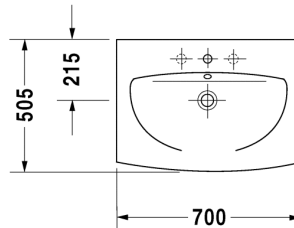

Washbasin # 043470..00

|< 700 mm >|

Caro

Washbasin	Dimension	Weight	Order number
with overflow, with tap platform, 700 mm			
Colors			
00 White Alpin			
Variant			
700 mm ○ ● ○	700 x 505 mm	20,000 kg	043470..00
Accessories			
Pedestal	165 x 220 mm	13,500 kg	086321
Siphon cover	165 x 285 mm	5,500 kg	086326
Fixing			
Fixing	∅ 10 x 140 mm	0,200 kg	695100

All drawings contain the necessary measurements which are subject to standard tolerances. They are stated in mm and are non-binding. Exact measurements, in particular for customised installation scenarios, can only be taken from the finished ceramic piece.