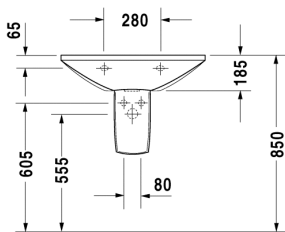

Washbasin # 043470..00

|< 700 mm >|

Caro

Washbasin	Dimension	Weight	Order number
with overflow, with tap platform, 700 mm			
Colors			
00 White Alpin			
Variant			
700 mm ○ ● ○	700 x 505 mm	20,000 kg	043470..00
Accessories			
Pedestal	165 x 220 mm	13,500 kg	086321
Siphon cover	165 x 285 mm	5,500 kg	086326
Fixing			
Fixing	∅ 10 x 140 mm	0,200 kg	695100

All drawings contain the necessary measurements which are subject to standard tolerances. They are stated in mm and are non-binding. Exact measurements, in particular for customised installation scenarios, can only be taken from the finished ceramic piece.