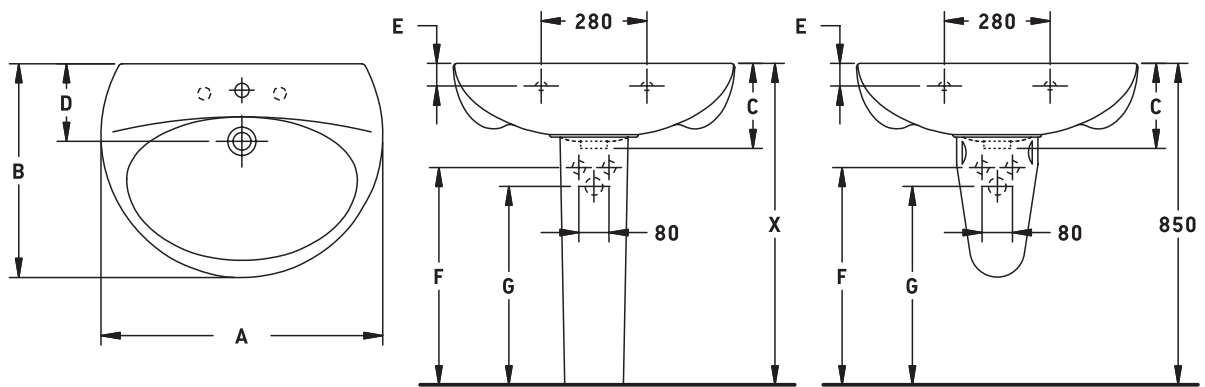

Washbasin
042955..51
042960..51
042965..51
042970..51

21 ⁷/₁₆ / 23 ⁷/₁₆ / 25 ⁶/₁₆ / 27 ⁶/₁₆ inches
|← 550/600/650/700 mm. →|

Technical data		Description
#	042955..51/042960..51/042965..51/042970..51	Vitreous china pedestal type lavatory with 1 punched hole, and 2 semi-punched holes for mixer. Size 550x445 or 605x465 or 640x500 or 745x565 mm., with over flow, Complies with EN31, EN32.
Tap holes	●●●	
mm	550x445/605x465/640x500/745x565	
kg	14.5/15.9/18.2/26.2	
Accessories	Pedestal #086502..51	
	Siphon cover #086503..00 for washbasin #042955..51 #042960..51 Siphon cover #086504..00 for washbasin #042965..51 Siphon cover #086506..00 for washbasin #042970..51	
Installation	2 bolts 10x140 mm. included	
Color	00, 11, 28, 47, 52, 54, 56	

	A	B	C	D	E	F	G
mm 700	745	565	225	205	60	575	525
mm 650	640	500	215	205	50	575	525
mm 600	605	465	205	190	55	590	540
mm 550	550	445	205	185	55	590	540

Technical drawing Scale 1:20

#042970..00

X = To determine height please set washbasin on pedestal