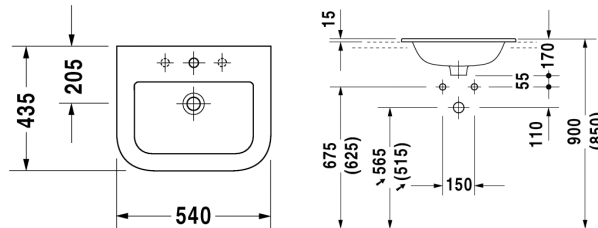

**Vanity basin # 042354..00 / 042354..30**

|&lt; 540 mm &gt;|

Happy D.

Vanity basin	Dimension	Weight	Order number
countertop basin, with overflow, with tap platform, 540 mm Additional information * When using this siphon please observe outlet height from upper surface of finished floor to centre of outlet in accordance with the technical specification sheet			
<b>Colors</b>			
00 White Alpin			
<b>Variant</b>			
540 mm ●	540 x 435 mm	9,700 kg	042354..00
540 mm ●●●	540 x 435 mm	9,700 kg	042354..30
<b>Accessories</b>			
Design Siphon	-	1,500 kg	005036
Design angle valve	1/2" mm	0,500 kg	003045

All drawings contain the necessary measurements which are subject to standard tolerances. They are stated in mm and are non-binding. Exact measurements, in particular for customised installation scenarios, can only be taken from the finished ceramic piece.