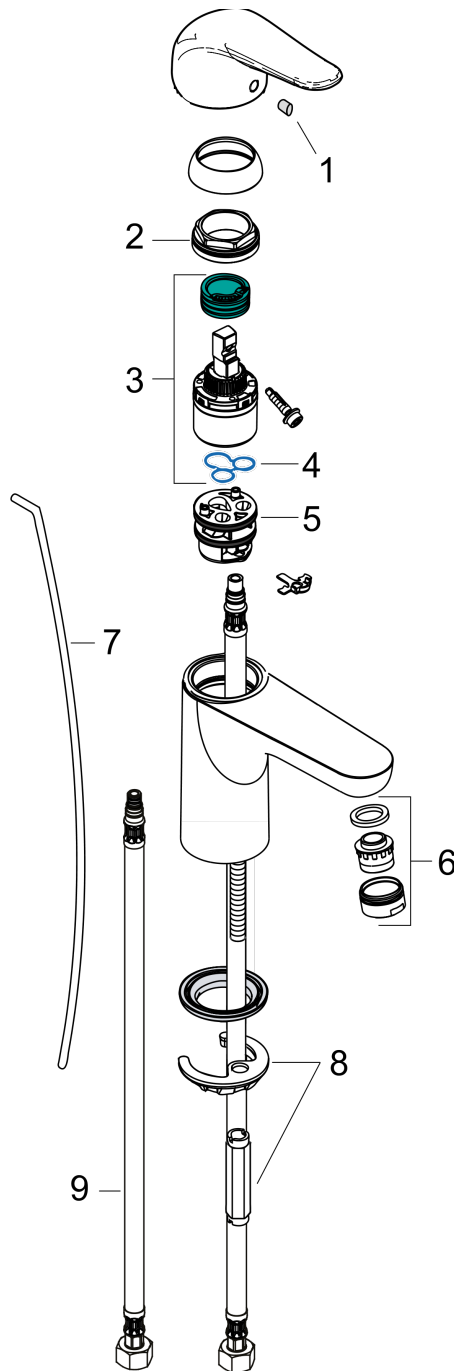

Metro E
Single hole basin mixer

Surfaces: **Chrome** Article Number: **04193000**

Exploded Drawing

Year of production: **07/09 - 12/12**

Metro E

Single hole basin mixer

Surfaces: **Chrome** Article Number: **04193000**

Spare part list

Year of production: **07/09 - 12/12**

| Pos. | Description | Article Number | PC | PU |
|------|-----------------------------------|----------------|----|----|
| 1 | screw cover | 88655000 | 0 | 1 |
| 2 | nut | 97209000 | 5 | 1 |
| 3 | O-ring 33x2 | 98154000 | 1 | 1 |
| 4 | cartridge, assy | 92730000 | 11 | 1 |
| 5 | seal | 95008000 | 3 | 1 |
| 6 | O-Ring 30x2 | 98186000 | 1 | 1 |
| 7 | aerator M24x1 (5 l/min) | 88744000 | 0 | 1 |
| 8 | pull rod | 96657000 | 4 | 1 |
| 9 | fixing set | 88508000 | 0 | 1 |
| 10 | connection hose 18½" M8x0,75 3/8" | 96321001 | 8 | 1 |