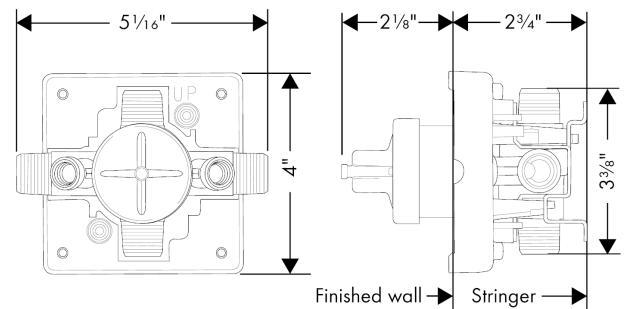

Basic set pressure balance with service stops

Surfaces: n.a. Article Number: **04121181**

Description

product features

- connection thread
- G ½ NPT
- finish set with installation unit included
- connection dimension: G ½
- MASS/Massachusetts

Product image

Scale drawing

Basic set pressure balance with service stopsSurfaces: n.a. Article Number: **04121181****Exploded Drawing**

Year of production: >10/08

The cartridge is included with the trim kit.
La cartouche est comprise avec le jeu de garniture.
El cartucho está incluido en el juego de la pieza exterior.

Basic set pressure balance with service stops

Surfaces: **n.a.** Article Number: **04121181**

Spare part list

Year of production: >**10/08**

Pos.	Description	Article Number	PC	PU
1	cartridge, assy	88727000	0	1