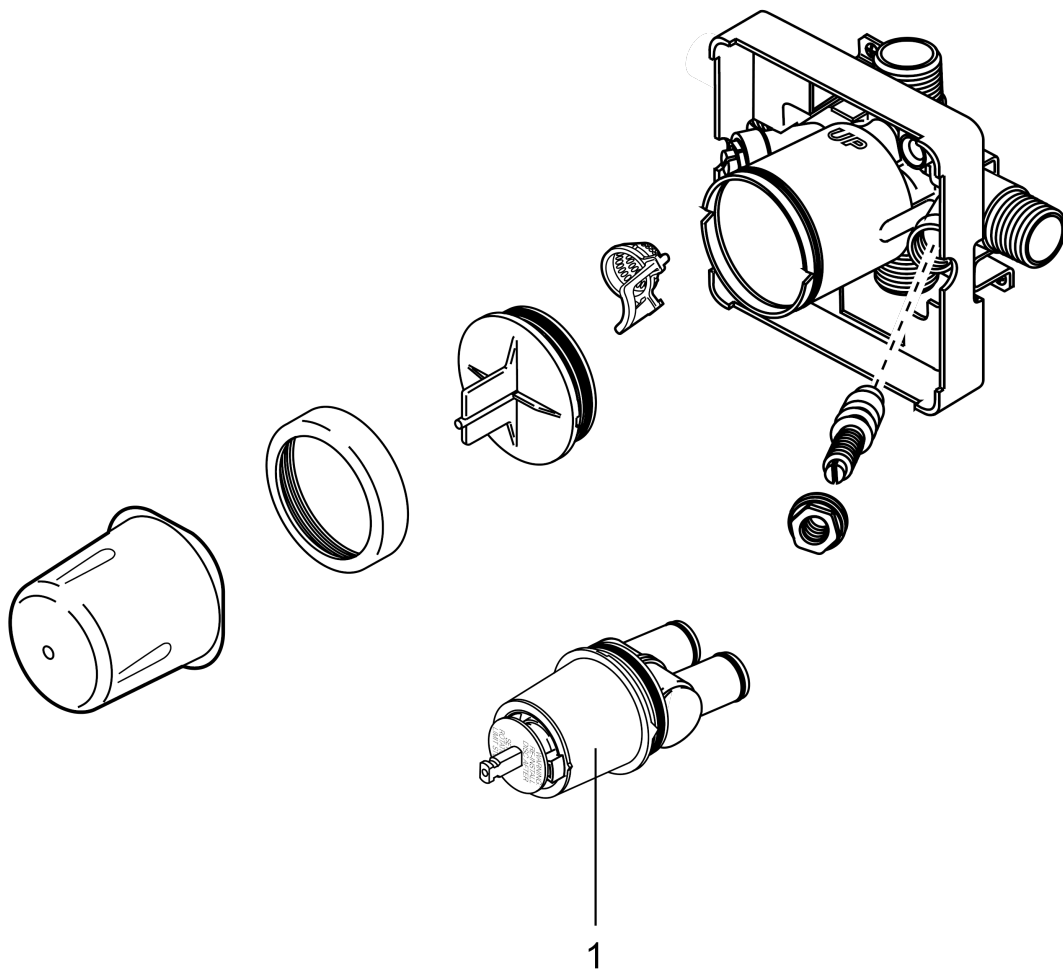

Basic set pressure balance with service stops

Surfaces: n.a. Article Number: **04121181**

Description

product features

- connection thread
- G ½ NPT
- finish set with installation unit included
- connection dimension: G ½
- MASS/Massachusetts

Product image

Scale drawing

Basic set pressure balance with service stopsSurfaces: n.a. Article Number: **04121181****Exploded Drawing**

Year of production: >10/08

The cartridge is included with the trim kit.
La cartouche est comprise avec le jeu de garniture.
El cartucho está incluido en el juego de la pieza exterior.

Basic set pressure balance with service stops

Surfaces: **n.a.** Article Number: **04121181**

Spare part list

Year of production: >**10/08**

Pos.	Description	Article Number	PC	PU
1	cartridge, assy	88727000	0	1