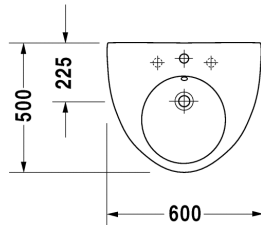

**Washbasin # 041160..00 / 041160..30**

|&lt; 600 mm &gt;|

Starck 2

Washbasin	Dimension	Weight	Order number
with overflow, with tap platform, 600 mm			
<b>Colors</b>			
00 White Alpin			
<b>Variant</b>			
600 mm ●	600 x 500 mm	15,400 kg	041160..00
600 mm ●●●	600 x 500 mm	15,400 kg	041160..30
<b>Accessories</b>			
Pedestal	195 x 175 mm	8,700 kg	086380
Siphon cover	205 x 330 mm	5,800 kg	086381
<b>Fixing</b>			
Fixing	ø 10 x 140 mm	0,200 kg	695100

All drawings contain the necessary measurements which are subject to standard tolerances. They are stated in mm and are non-binding. Exact measurements, in particular for customised installation scenarios, can only be taken from the finished ceramic piece.