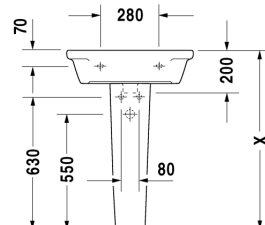

**Washbasin # 041160..00 / 041160..30**

|&lt; 600 mm &gt;|

Starck 2

Washbasin	Dimension	Weight	Order number
with overflow, with tap platform, 600 mm			
<b>Colors</b>			
00 White Alpin			
<b>Variant</b>			
600 mm ●	600 x 500 mm	15,400 kg	041160..00
600 mm ●●●	600 x 500 mm	15,400 kg	041160..30
<b>Accessories</b>			
Pedestal	195 x 175 mm	8,700 kg	086380
Siphon cover	205 x 330 mm	5,800 kg	086381
<b>Fixing</b>			
Fixing	ø 10 x 140 mm	0,200 kg	695100

All drawings contain the necessary measurements which are subject to standard tolerances. They are stated in mm and are non-binding. Exact measurements, in particular for customised installation scenarios, can only be taken from the finished ceramic piece.