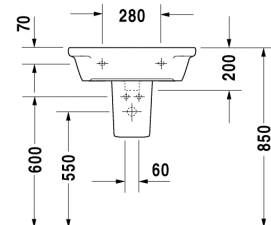

**Washbasin # 041160..00 / 041160..30**

|&lt; 600 mm &gt;|

Starck 2

Washbasin	Dimension	Weight	Order number
with overflow, with tap platform, 600 mm			
<b>Colors</b>			
00 White Alpin			
<b>Variant</b>			
600 mm ●	600 x 500 mm	15,400 kg	041160..00
600 mm ●●●	600 x 500 mm	15,400 kg	041160..30
<b>Accessories</b>			
Pedestal	195 x 175 mm	8,700 kg	086380
Siphon cover	205 x 330 mm	5,800 kg	086381
<b>Fixing</b>			
Fixing	ø 10 x 140 mm	0,200 kg	695100

All drawings contain the necessary measurements which are subject to standard tolerances. They are stated in mm and are non-binding. Exact measurements, in particular for customised installation scenarios, can only be taken from the finished ceramic piece.