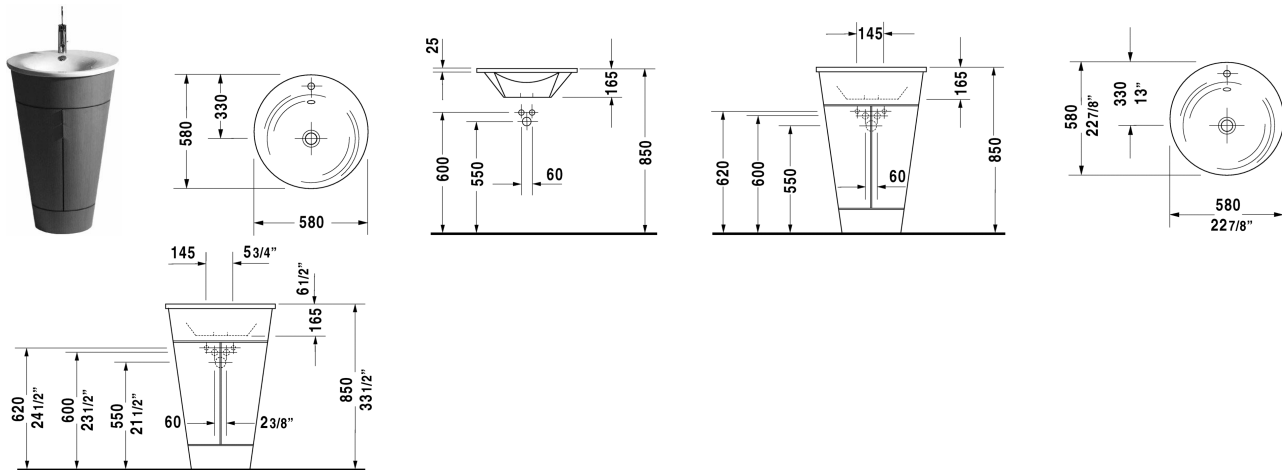

Starck 1 Furniture washbasin # 0406580000

|< 22 7/8" Inch >|

Furniture washbasin	Dimension	Weight	Order number
with overflow, with faucet deck, overflow clip Chrome included, for vanity unit # S1 9520, cUPC® listed*, 22 7/8" Inch			
Colors			
00 White			
Variant			
●	22 7/8" x 22 7/8" Inch	27.8 lb	0406580000
Infobox			
* Complies with following standards: ASME A112.19.2/CSA B45.1			
Sanitary ceramics with the special WonderGliss surface finish will remain clean and attractive-looking for a long time to come. When ordering WonderGliss please add a "1" as eleventh digit to the model number.			
Siphon for washbasin with outlet pipe 1 1/4"	1 1/4" Inch	1.3 lb	005026
Suitable products			
Vanity unit floorstanding 2 doors, 1 glass shelf with rail, Width 37" (opened), for Starck 1 # 040658, 22" x 23 5/8" Inch	22" x 23 5/8" Inch		S19520

All drawings contain the necessary measurements which are subject to standard tolerances. They are stated in inch & mm and are non-binding. Exact measurements, in particular for customized installation scenarios, can only be taken from the finished ceramic piece.