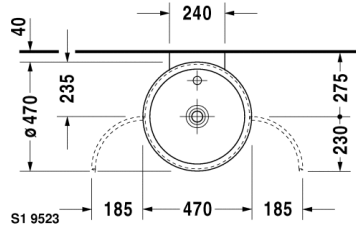

Furniture washbasin # 038647..00 / 038647..70

|< 470 mm >|

Starck 1

Furniture washbasin	Dimension	Weight	Order number
without overflow, without tap platform, fixings and ceramic covered slotted waste included, 470 mm Additional information For furniture and prices please see the furniture part			
Colors			
00 White Alpin			
Variant			
470 mm ●	ø 470 mm	10,200 kg	038647..00
470 mm ☒	ø 470 mm	10,200 kg	038647..70
Accessories			
Space saving siphon	1 1/4" mm	0,400 kg	005013

All drawings contain the necessary measurements which are subject to standard tolerances. They are stated in mm and are non-binding. Exact measurements, in particular for customised installation scenarios, can only be taken from the finished ceramic piece.