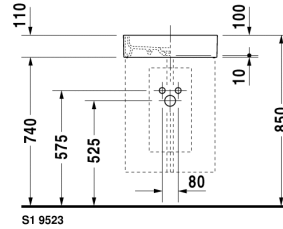

Furniture washbasin # 038647..00 / 038647..70

|< 470 mm >|

Starck 1

Furniture washbasin	Dimension	Weight	Order number
without overflow, without tap platform, fixings and ceramic covered slotted waste included, 470 mm Additional information For furniture and prices please see the furniture part			
Colors			
00 White Alpin			
Variant			
470 mm ●	ø 470 mm	10,200 kg	038647..00
470 mm ☒	ø 470 mm	10,200 kg	038647..70
Accessories			
Space saving siphon	1 1/4" mm	0,400 kg	005013

All drawings contain the necessary measurements which are subject to standard tolerances. They are stated in mm and are non-binding. Exact measurements, in particular for customised installation scenarios, can only be taken from the finished ceramic piece.