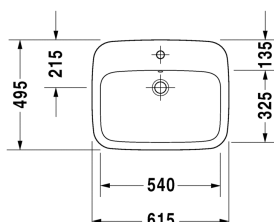

Vanity basin # 0374620000

|< 615 mm >|

Vanity basin	Dimension	Weight	Order number
countertop basin, with overflow, with tap platform, 615 mm			
Colors			
00 White Alpin			
Variant			
●	615 x 495 mm	12.500 kg	0374620000
Sanitary ceramics with the special WonderGliss surface finish will remain clean and attractive-looking for a long time to come. When ordering WonderGliss please add a "1" as eleventh digit to the model number.			
Suitable products			
Vanity unit wall-mounted 1 pull-out compartment, countertop including one cut-out, for 1 vanity basin central, 800 x 550 mm	800 x 550 mm		KT6794
Vanity unit wall-mounted 1 pull-out compartment, countertop including one cut-out, for 1 vanity basin central, 1000 x 550 mm	1000 x 550 mm		KT6795
Vanity unit wall-mounted 1 pull-out compartment, countertop including one cut-out, for 1 vanity basin central, 1200 x 550 mm	1200 x 550 mm		KT6796
Vanity unit wall-mounted 2 pull-out compartments, 1 countertop with one cut-out or two cut-outs, for 1 or 2 vanity basin(s), 1400 x 550 mm	1400 x 550 mm		KT6797 B/L/R
Vanity unit wall-mounted 2 drawers, upper drawer including cut-out for siphon and siphon cover, countertop including one cut-out, for 1 vanity basin central, 800 x 550 mm	800 x 550 mm		KT6754
Vanity unit wall-mounted 2 drawers, upper drawer including cut-out for siphon and siphon cover, countertop including one cut-out, for 1 vanity basin central, 1000 x 550 mm	1000 x 550 mm		KT6755
Vanity unit wall-mounted 2 drawers, upper drawer including cut-out for siphon and siphon cover, countertop including one cut-out, for 1 vanity basin central, 1200 x 550 mm	1200 x 550 mm		KT6756
Vanity unit wall-mounted 4 drawers, drawer beneath basin including cut-out for siphon and siphon cover, 1 countertop with one cut-out or two cut-outs, for 1 or 2 vanity basin(s), 1400 x 550 mm	1400 x 550 mm		KT6757 B/L/R