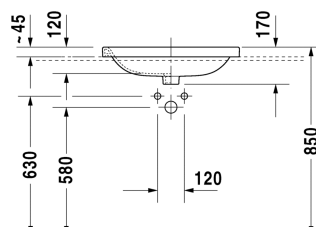

Vanity basin # 0374620000

|< 615 mm >|

Vanity basin	Dimension	Weight	Order number
countertop basin, with overflow, with tap platform, 615 mm			
Colors			
00 White Alpin			
Variant			
●	615 x 495 mm	12.500 kg	0374620000
Sanitary ceramics with the special WonderGliss surface finish will remain clean and attractive-looking for a long time to come. When ordering WonderGliss please add a "1" as eleventh digit to the model number.			
Suitable products			
Vanity unit wall-mounted 1 pull-out compartment, countertop including one cut-out, for 1 vanity basin central, 800 x 550 mm	800 x 550 mm		KT6794
Vanity unit wall-mounted 1 pull-out compartment, countertop including one cut-out, for 1 vanity basin central, 1000 x 550 mm	1000 x 550 mm		KT6795
Vanity unit wall-mounted 1 pull-out compartment, countertop including one cut-out, for 1 vanity basin central, 1200 x 550 mm	1200 x 550 mm		KT6796
Vanity unit wall-mounted 2 pull-out compartments, 1 countertop with one cut-out or two cut-outs, for 1 or 2 vanity basin(s), 1400 x 550 mm	1400 x 550 mm		KT6797 B/L/R
Vanity unit wall-mounted 2 drawers, upper drawer including cut-out for siphon and siphon cover, countertop including one cut-out, for 1 vanity basin central, 800 x 550 mm	800 x 550 mm		KT6754
Vanity unit wall-mounted 2 drawers, upper drawer including cut-out for siphon and siphon cover, countertop including one cut-out, for 1 vanity basin central, 1000 x 550 mm	1000 x 550 mm		KT6755
Vanity unit wall-mounted 2 drawers, upper drawer including cut-out for siphon and siphon cover, countertop including one cut-out, for 1 vanity basin central, 1200 x 550 mm	1200 x 550 mm		KT6756
Vanity unit wall-mounted 4 drawers, drawer beneath basin including cut-out for siphon and siphon cover, 1 countertop with one cut-out or two cut-outs, for 1 or 2 vanity basin(s), 1400 x 550 mm	1400 x 550 mm		KT6757 B/L/R