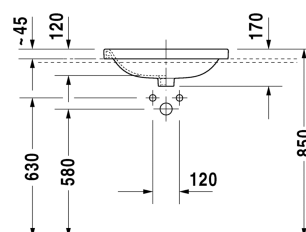

Vanity basin # 0374560000

| < 560 mm > |

Vanity basin	Dimension	Weight	Order number
countertop basin, with overflow, with tap platform, 560 mm			
Colors			
00 White Alpin			
Variant			
●	560 x 455 mm	10.500 kg	0374560000
Sanitary ceramics with the special WonderGliss surface finish will remain clean and attractive-looking for a long time to come. When ordering WonderGliss please add a "1" as eleventh digit to the model number.			
Suitable products			
Vanity unit wall-mounted 1 pull-out compartment, countertop including one cut-out, for 1 vanity basin central, 800 x 550 mm	800 x 550 mm		KT6794
Vanity unit wall-mounted 1 pull-out compartment, countertop including one cut-out, for 1 vanity basin central, 1000 x 550 mm	1000 x 550 mm		KT6795
Vanity unit wall-mounted 1 pull-out compartment, countertop including one cut-out, for 1 vanity basin central, 1200 x 550 mm	1200 x 550 mm		KT6796
Vanity unit wall-mounted 2 pull-out compartments, 1 countertop with one cut-out or two cut-outs, for 1 or 2 vanity basin(s), 1400 x 550 mm	1400 x 550 mm		KT6797 B/L/R
Vanity unit wall-mounted 2 drawers, upper drawer including cut-out for siphon and siphon cover, countertop including one cut-out, for 1 vanity basin central, 800 x 550 mm	800 x 550 mm		KT6754
Vanity unit wall-mounted 2 drawers, upper drawer including cut-out for siphon and siphon cover, countertop including one cut-out, for 1 vanity basin central, 1000 x 550 mm	1000 x 550 mm		KT6755
Vanity unit wall-mounted 2 drawers, upper drawer including cut-out for siphon and siphon cover, countertop including one cut-out, for 1 vanity basin central, 1200 x 550 mm	1200 x 550 mm		KT6756
Vanity unit wall-mounted 4 drawers, drawer beneath basin including cut-out for siphon and siphon cover, 1 countertop with one cut-out or two cut-outs, for 1 or 2 vanity basin(s), 1400 x 550 mm	1400 x 550 mm		KT6757 B/L/R