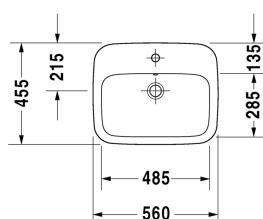

Vanity basin # 0374560000

| < 560 mm > |

Vanity basin	Dimension	Weight	Order number
countertop basin, with overflow, with tap platform, 560 mm			
Colors			
00 White Alpin			
Variant			
●	560 x 455 mm	10.500 kg	0374560000
Sanitary ceramics with the special WonderGliss surface finish will remain clean and attractive-looking for a long time to come. When ordering WonderGliss please add a "1" as eleventh digit to the model number.			
Suitable products			
Vanity unit wall-mounted 1 pull-out compartment, countertop including one cut-out, for 1 vanity basin central, 800 x 550 mm	800 x 550 mm		KT6794
Vanity unit wall-mounted 1 pull-out compartment, countertop including one cut-out, for 1 vanity basin central, 1000 x 550 mm	1000 x 550 mm		KT6795
Vanity unit wall-mounted 1 pull-out compartment, countertop including one cut-out, for 1 vanity basin central, 1200 x 550 mm	1200 x 550 mm		KT6796
Vanity unit wall-mounted 2 pull-out compartments, 1 countertop with one cut-out or two cut-outs, for 1 or 2 vanity basin(s), 1400 x 550 mm	1400 x 550 mm		KT6797 B/L/R
Vanity unit wall-mounted 2 drawers, upper drawer including cut-out for siphon and siphon cover, countertop including one cut-out, for 1 vanity basin central, 800 x 550 mm	800 x 550 mm		KT6754
Vanity unit wall-mounted 2 drawers, upper drawer including cut-out for siphon and siphon cover, countertop including one cut-out, for 1 vanity basin central, 1000 x 550 mm	1000 x 550 mm		KT6755
Vanity unit wall-mounted 2 drawers, upper drawer including cut-out for siphon and siphon cover, countertop including one cut-out, for 1 vanity basin central, 1200 x 550 mm	1200 x 550 mm		KT6756
Vanity unit wall-mounted 4 drawers, drawer beneath basin including cut-out for siphon and siphon cover, 1 countertop with one cut-out or two cut-outs, for 1 or 2 vanity basin(s), 1400 x 550 mm	1400 x 550 mm		KT6757 B/L/R