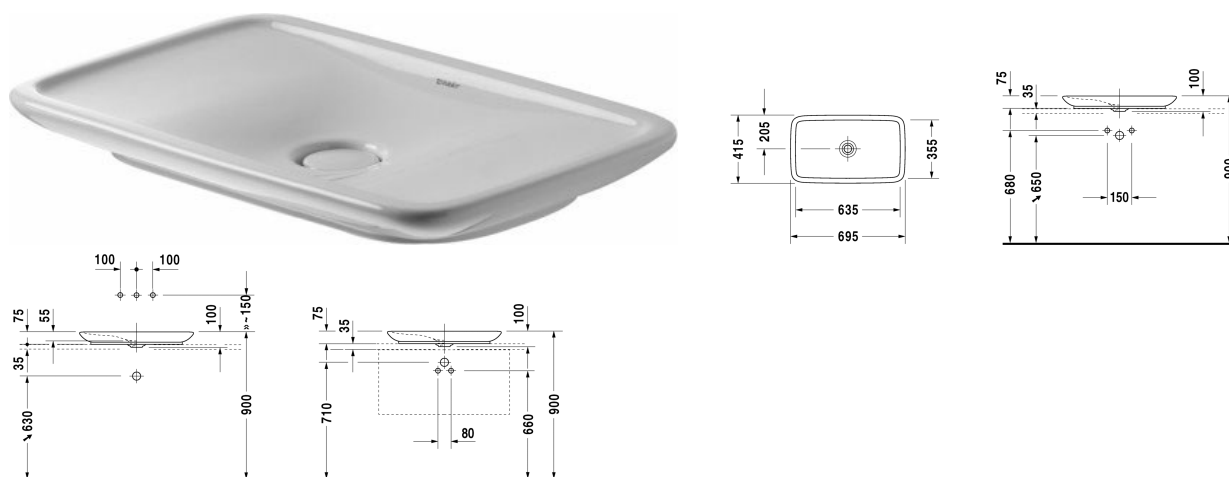

Wash bowl # 0370700000

| < 700 mm > |

Wash bowl	Dimension	Weight	Order number
ground, without overflow, without tap platform, fixings and ceramic covered continuous flow waste included, 700 mm			
Colors			
00 White Alpin			
Variant			
☒	700 x 420 mm	11.800 kg	0370700000
Sanitary ceramics with the special WonderGliss surface finish will remain clean and attractive-looking for a long time to come. When ordering WonderGliss please add a "1" as eleventh digit to the model number.			
Accessory			
Design Siphon		1.500 kg	005036
Suitable products			
Vanity unit wall-mounted 1 pull-out compartment, countertop including one cut-out, for 1 above counter basin central, 800 x 550 mm	800 x 550 mm		KT6694
Vanity unit wall-mounted 1 pull-out compartment, countertop including one cut-out, for 1 above counter basin central, 1000 x 550 mm	1000 x 550 mm		KT6695
Vanity unit wall-mounted 1 pull-out compartment, countertop including one cut-out, for 1 above counter basin central, 1200 x 550 mm	1200 x 550 mm		KT6696
Vanity unit wall-mounted 2 drawers, upper drawer including cut-out for siphon and siphon cover, countertop including one cut-out, for 1 above counter basin central, 800 x 550 mm	800 x 550 mm		KT6654