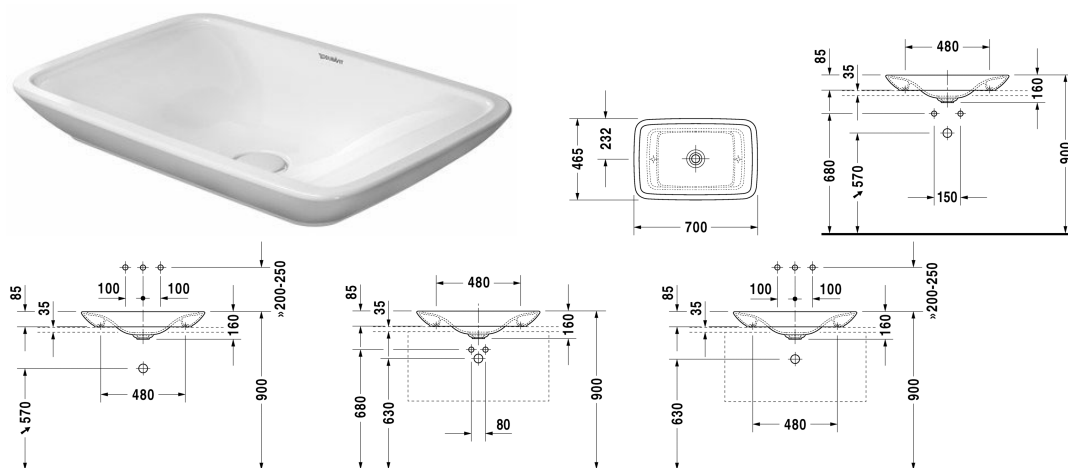

Wash bowl + # 0369700000

| < 700 mm > |

Wash bowl +	Dimension	Weight	Order number
ground, without overflow, without tap platform, fixings and ceramic covered continuous flow waste included, with deep basin, 700 mm			
Colors			
00 White Alpin			
Variant			
☒	700 x 465 mm	13.500 kg	0369700000
Sanitary ceramics with the special WonderGliss surface finish will remain clean and attractive-looking for a long time to come. When ordering WonderGliss please add a "1" as eleventh digit to the model number.			
Accessory			
Design Siphon		1.500 kg	005036
Suitable products			
Console including drawer for vanity basin countertop including one cut-out, 1 drawer beneath console, 1 cover beneath console, 3 console supports, 1800 x 565 mm	1800 x 565 mm		DL6892 L/R
Vanity unit for console 1 pull-out compartment, 820 x 547 mm	820 x 547 mm		LC6828
Vanity unit for console 1 pull-out compartment, 1020 x 547 mm	1020 x 547 mm		LC6829
Console for above counter basin and countertop basin console with one cut-out, Width min. see ordering information, Width max 2000 mm, price per section of 100 mm, basic price till 800 mm, 550 mm	550 mm		LC096C