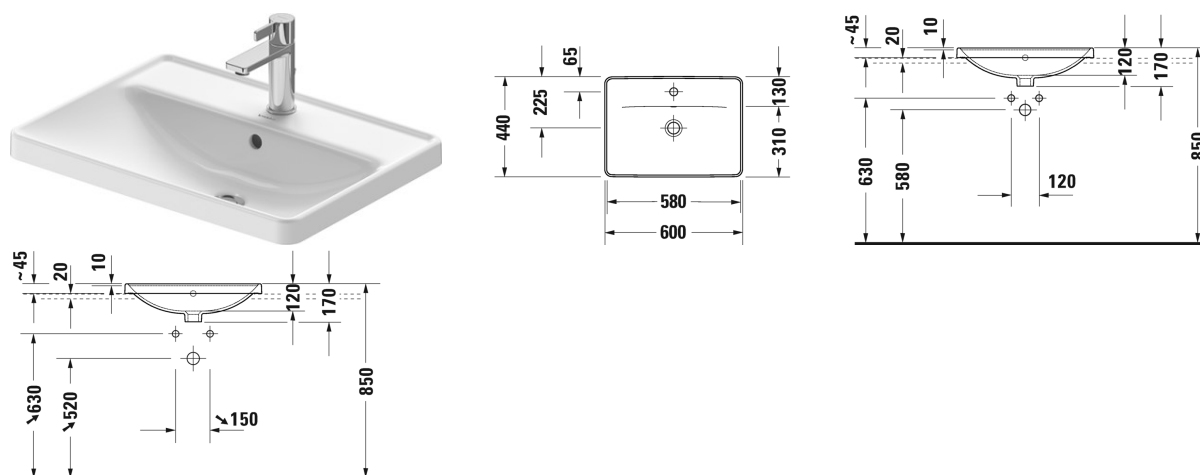

D-Neo Vanity basin # 0357600027

| < 600 mm > |

Vanity basin	Dimension	Weight	Order number
countertop basin, with overflow, with tap platform, 600 mm			
Colors			
00 White Alpin			
Variant			
●	600 x 435 mm	11.100 kilogram	0357600027
Sanitary ceramics with the special WonderGliss surface finish will remain clean and attractive-looking for a long time to come. When ordering WonderGliss please add a "1" as eleventh digit to the model number.			
Accessory			
Push-open waste for washbasins with overflow		0.400 kilogram	005052
Suitable products			
Vanity unit wall-mounted 1 pull-out compartment, countertop including one cut-out, for 1 vanity basin central, 800 x 550 mm	800 x 550 mm		KT6794
Vanity unit wall-mounted 1 pull-out compartment, countertop including one cut-out, for 1 vanity basin central, 1000 x 550 mm	1000 x 550 mm		KT6795
Vanity unit wall-mounted 1 pull-out compartment, countertop including one cut-out, for 1 vanity basin central, 1200 x 550 mm	1200 x 550 mm		KT6796
Vanity unit wall-mounted 2 pull-out compartments, 1 countertop with one cut-out or two cut-outs, for 1 or 2 vanity basin(s), 1400 x 550 mm	1400 x 550 mm		KT6797 B/L/R
Vanity unit wall-mounted 2 drawers, upper drawer including cut-out for siphon and siphon cover, countertop including one cut-out, for 1 vanity basin central, 800 x 550 mm	800 x 550 mm		KT6754