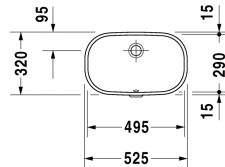

Vanity basin # 0338490000

| < 495 mm > |

Vanity basin	Dimension	Weight	Order number
undercounter basin, with overflow, without tap platform, fixings for installation in wooden consoles included, 495 mm			
Colors			
00 White Alpin			
Variant			
☒	495 x 290 mm	10.000 kg	0338490000
Infobox			
Measurements of undercounter models represent interior measurements			
Accessory			
Fixing for stone countertops, (with the exception of # 046651)		0.200 kg	005028

All drawings contain the necessary measurements which are subject to standard tolerances. Exact measurements, in particular for customised installation scenarios, can only be taken from the finished ceramic piece.