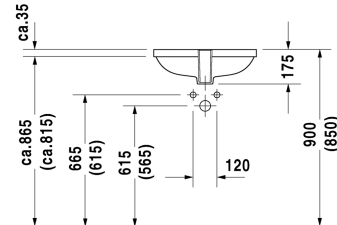

Vanity basin # 0338490000

| < 495 mm > |

Vanity basin	Dimension	Weight	Order number
undercounter basin, with overflow, without tap platform, fixings for installation in wooden consoles included, 495 mm			
Colors			
00 White Alpin			
Variant			
☒	495 x 290 mm	10.000 kg	0338490000
Infobox			
Measurements of undercounter models represent interior measurements			
Accessory			
Fixing for stone countertops, (with the exception of # 046651)		0.200 kg	005028

All drawings contain the necessary measurements which are subject to standard tolerances. Exact measurements, in particular for customised installation scenarios, can only be taken from the finished ceramic piece.