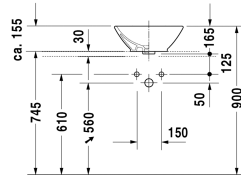

Wash bowl # 0333420000

| < 420 mm > |

Wash bowl	Dimension	Weight	Order number
with overflow, without tap platform, overflow clip chrome included, fixings included, 420 mm			
Colors			
00 White Alpin			
Variant			
☒	420 x 420 mm	8.000 kg	0333420000
Sanitary ceramics with the special WonderGliss surface finish will remain clean and attractive-looking for a long time to come. When ordering WonderGliss please add a "1" as eleventh digit to the model number.			
Accessory			
Push-open waste for washbasins with overflow		0.400 kg	005052
Suitable products			
Console including draws 2 drawers beneath console, 2 console supports, 1 cut-out central, 800 x 550 mm	800 x 550 mm		F08521
Console including draws 1 drawer beneath console, 2 console supports, 1 cut-out central, 1 siphon cover, 600 x 550 mm	600 x 550 mm		F08520
Console including draws 3 drawers beneath consoles, 3 console supports, 1 cut-out left side, 1500 x 550 mm	1500 x 550 mm		F08528
Console including draws 3 drawers beneath consoles, 3 console supports, 1 cut-out right side, 1500 x 550 mm	1500 x 550 mm		F08529
Console including draws 3 drawers beneath consoles, 3 console supports, 2 cut-outs, 1500 x 550 mm	1500 x 550 mm		F08530