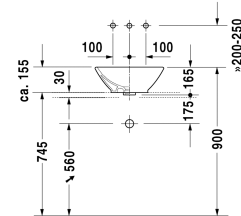

Wash bowl # 0333420000

| < 420 mm > |

Wash bowl	Dimension	Weight	Order number
with overflow, without tap platform, overflow clip chrome included, fixings included, 420 mm			
Colors			
00 White Alpin			
Variant			
☒	420 x 420 mm	8.000 kg	0333420000
Sanitary ceramics with the special WonderGliss surface finish will remain clean and attractive-looking for a long time to come. When ordering WonderGliss please add a "1" as eleventh digit to the model number.			
Accessory			
Push-open waste for washbasins with overflow		0.400 kg	005052
Suitable products			
Console including draws 2 drawers beneath console, 2 console supports, 1 cut-out central, 800 x 550 mm	800 x 550 mm		F08521
Console including draws 1 drawer beneath console, 2 console supports, 1 cut-out central, 1 siphon cover, 600 x 550 mm	600 x 550 mm		F08520
Console including draws 3 drawers beneath consoles, 3 console supports, 1 cut-out left side, 1500 x 550 mm	1500 x 550 mm		F08528
Console including draws 3 drawers beneath consoles, 3 console supports, 1 cut-out right side, 1500 x 550 mm	1500 x 550 mm		F08529
Console including draws 3 drawers beneath consoles, 3 console supports, 2 cut-outs, 1500 x 550 mm	1500 x 550 mm		F08530