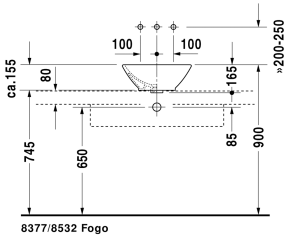

Wash bowl # 0333420000

| < 420 mm > |

Wash bowl	Dimension	Weight	Order number
with overflow, without tap platform, overflow clip chrome included, fixings included, 420 mm			
Colors			
00 White Alpin			
Variant			
☒	420 x 420 mm	8.000 kg	0333420000
Sanitary ceramics with the special WonderGliss surface finish will remain clean and attractive-looking for a long time to come. When ordering WonderGliss please add a "1" as eleventh digit to the model number.			
Accessory			
Push-open waste for washbasins with overflow		0.400 kg	005052
Suitable products			
Console including draws 2 drawers beneath console, 2 console supports, 1 cut-out central, 800 x 550 mm	800 x 550 mm		F08521
Console including draws 1 drawer beneath console, 2 console supports, 1 cut-out central, 1 siphon cover, 600 x 550 mm	600 x 550 mm		F08520
Console including draws 3 drawers beneath consoles, 3 console supports, 1 cut-out left side, 1500 x 550 mm	1500 x 550 mm		F08528
Console including draws 3 drawers beneath consoles, 3 console supports, 1 cut-out right side, 1500 x 550 mm	1500 x 550 mm		F08529
Console including draws 3 drawers beneath consoles, 3 console supports, 2 cut-outs, 1500 x 550 mm	1500 x 550 mm		F08530