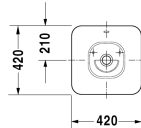

Wash bowl # 0333420000

| < 420 mm > |

Wash bowl	Dimension	Weight	Order number
with overflow, without tap platform, overflow clip chrome included, fixings included, 420 mm			
Colors			
00 White Alpin			
Variant			
☒	420 x 420 mm	8.000 kg	0333420000
Sanitary ceramics with the special WonderGliss surface finish will remain clean and attractive-looking for a long time to come. When ordering WonderGliss please add a "1" as eleventh digit to the model number.			
Accessory			
Push-open waste for washbasins with overflow		0.400 kg	005052
Suitable products			
Console including draws 2 drawers beneath console, 2 console supports, 1 cut-out central, 800 x 550 mm	800 x 550 mm		F08521
Console including draws 1 drawer beneath console, 2 console supports, 1 cut-out central, 1 siphon cover, 600 x 550 mm	600 x 550 mm		F08520
Console including draws 3 drawers beneath consoles, 3 console supports, 1 cut-out left side, 1500 x 550 mm	1500 x 550 mm		F08528
Console including draws 3 drawers beneath consoles, 3 console supports, 1 cut-out right side, 1500 x 550 mm	1500 x 550 mm		F08529
Console including draws 3 drawers beneath consoles, 3 console supports, 2 cut-outs, 1500 x 550 mm	1500 x 550 mm		F08530