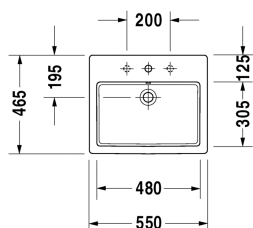

**Vanity basin # 0315550000 / 0315550030 / 0315550060**

| &lt; 550 mm &gt; |

Vanity basin	Dimension	Weight	Order number
countertop basin, with overflow, with tap platform, 550 mm			
<b>Colors</b>			
00 White Alpin			
<b>Variant</b>			
●	550 x 465 mm	12.700 kg	0315550000
●●●	550 x 465 mm	12.700 kg	0315550030
⊗	550 x 465 mm	12.700 kg	0315550060
Sanitary ceramics with the special WonderGliss surface finish will remain clean and attractive-looking for a long time to come. When ordering WonderGliss please add a "1" as eleventh digit to the model number.			
<b>Suitable products</b>			
Vanity unit wall-mounted 1 pull-out compartment, countertop including one cut-out, for 1 vanity basin central, 800 x 550 mm	800 x 550 mm		KT6794
Vanity unit wall-mounted 1 pull-out compartment, countertop including one cut-out, for 1 vanity basin central, 1000 x 550 mm	1000 x 550 mm		KT6795
Vanity unit wall-mounted 1 pull-out compartment, countertop including one cut-out, for 1 vanity basin central, 1200 x 550 mm	1200 x 550 mm		KT6796
Vanity unit wall-mounted 2 pull-out compartments, 1 countertop with one cut-out or two cut-outs, for 1 or 2 vanity basin(s), 1400 x 550 mm	1400 x 550 mm		KT6797 B/L/R
Vanity unit wall-mounted 2 drawers, upper drawer including cut-out for siphon and siphon cover, countertop including one cut-out, for 1 vanity basin central, 800 x 550 mm	800 x 550 mm		KT6754
Vanity unit wall-mounted 2 drawers, upper drawer including cut-out for siphon and siphon cover, countertop including one cut-out, for 1 vanity basin central, 1000 x 550 mm	1000 x 550 mm		KT6755
Vanity unit wall-mounted 2 drawers, upper drawer including cut-out for siphon and siphon cover, countertop including one cut-out, for 1 vanity basin central, 1200 x 550 mm	1200 x 550 mm		KT6756