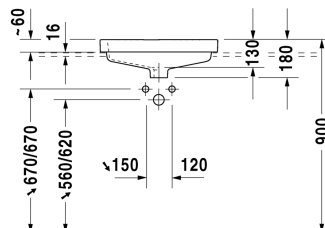

**Vanity basin # 0315550000 / 0315550030 / 0315550060**

| &lt; 550 mm &gt; |

Vanity basin	Dimension	Weight	Order number
countertop basin, with overflow, with tap platform, 550 mm			
<b>Colors</b>			
00 White Alpin			
<b>Variant</b>			
●	550 x 465 mm	12.700 kg	0315550000
●●●	550 x 465 mm	12.700 kg	0315550030
⊗	550 x 465 mm	12.700 kg	0315550060
Sanitary ceramics with the special WonderGliss surface finish will remain clean and attractive-looking for a long time to come. When ordering WonderGliss please add a "1" as eleventh digit to the model number.			
<b>Suitable products</b>			
Vanity unit wall-mounted 1 pull-out compartment, countertop including one cut-out, for 1 vanity basin central, 800 x 550 mm	800 x 550 mm		KT6794
Vanity unit wall-mounted 1 pull-out compartment, countertop including one cut-out, for 1 vanity basin central, 1000 x 550 mm	1000 x 550 mm		KT6795
Vanity unit wall-mounted 1 pull-out compartment, countertop including one cut-out, for 1 vanity basin central, 1200 x 550 mm	1200 x 550 mm		KT6796
Vanity unit wall-mounted 2 pull-out compartments, 1 countertop with one cut-out or two cut-outs, for 1 or 2 vanity basin(s), 1400 x 550 mm	1400 x 550 mm		KT6797 B/L/R
Vanity unit wall-mounted 2 drawers, upper drawer including cut-out for siphon and siphon cover, countertop including one cut-out, for 1 vanity basin central, 800 x 550 mm	800 x 550 mm		KT6754
Vanity unit wall-mounted 2 drawers, upper drawer including cut-out for siphon and siphon cover, countertop including one cut-out, for 1 vanity basin central, 1000 x 550 mm	1000 x 550 mm		KT6755
Vanity unit wall-mounted 2 drawers, upper drawer including cut-out for siphon and siphon cover, countertop including one cut-out, for 1 vanity basin central, 1200 x 550 mm	1200 x 550 mm		KT6756