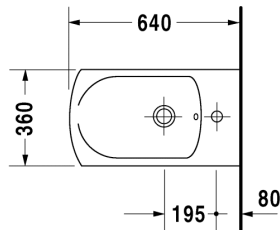

Bidet floor standing # 029010..00

|< 360 mm >|

Caro

Bidet floor standing	Dimension	Weight	Order number
with overflow, with tap platform, fixings included			
Colors			
00 White Alpin			
Variant			
	360 x 640 mm	27,200 kg	029010..00

All drawings contain the necessary measurements which are subject to standard tolerances. They are stated in mm and are non-binding. Exact measurements, in particular for customised installation scenarios, can only be taken from the finished ceramic piece.