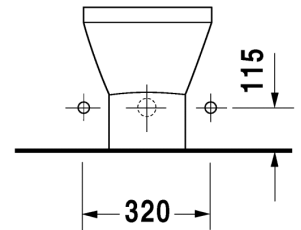

Bidet floor standing # 029010..00

|< 360 mm >|

Caro

Bidet floor standing	Dimension	Weight	Order number
with overflow, with tap platform, fixings included			
Colors			
00 White Alpin			
Variant			
	360 x 640 mm	27,200 kg	029010..00

All drawings contain the necessary measurements which are subject to standard tolerances. They are stated in mm and are non-binding. Exact measurements, in particular for customised installation scenarios, can only be taken from the finished ceramic piece.