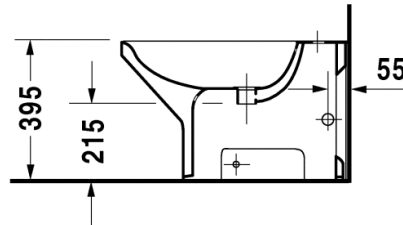

Bidet floor standing # 029010..00

|< 360 mm >|

Caro

Bidet floor standing	Dimension	Weight	Order number
with overflow, with tap platform, fixings included			
Colors			
00 White Alpin			
Variant			
	360 x 640 mm	27,200 kg	029010..00

All drawings contain the necessary measurements which are subject to standard tolerances. They are stated in mm and are non-binding. Exact measurements, in particular for customised installation scenarios, can only be taken from the finished ceramic piece.