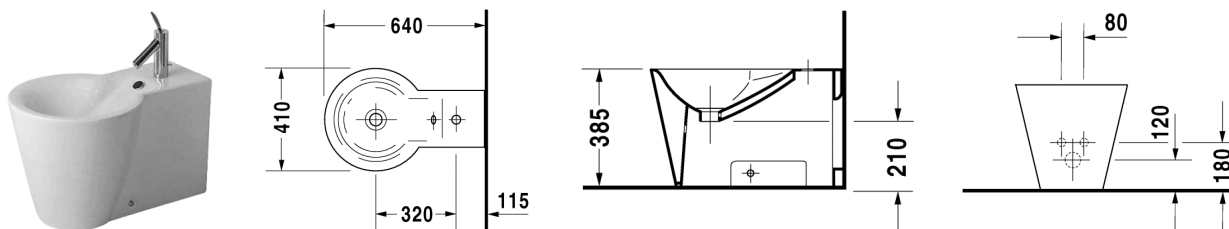

**Bidet floor standing # 027410..00**

|&lt; 410 mm &gt;|

Starck 1

Bidet floor standing	Dimension	Weight	Order number
with overflow, with tap platform, overflow clip chrome included, fixings included Additional information Please use Philippe Starck taps only for bidets			
<b>Colors</b>			
00 White Alpin			
<b>Variant</b>			
	410 x 640 mm	27,500 kg	027410..00
<b>Accessories</b>			
Siphon for bidet	1 1/4" mm	0,600 kg	005027

All drawings contain the necessary measurements which are subject to standard tolerances. They are stated in mm and are non-binding. Exact measurements, in particular for customised installation scenarios, can only be taken from the finished ceramic piece.