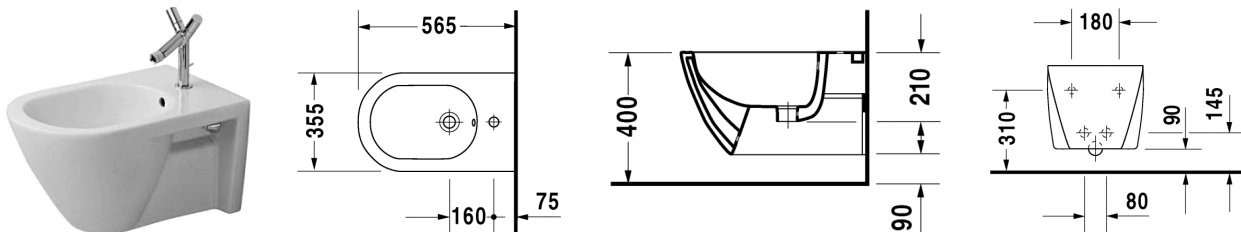

Bidet wall mounted # 026315..00

|< 355 mm >|

Starck 2

Bidet wall mounted	Dimension	Weight	Order number
with overflow, with tap platform			
Colors			
00 White Alpin			
Variant			
	355 x 565 mm	20,600 kg	026315..00
Accessories			
Siphon for bidet	1 1/4" mm	0,600 kg	005027
Fixing			
Fixing	Ø 12 x 180 mm	0,200 kg	006500

All drawings contain the necessary measurements which are subject to standard tolerances. They are stated in mm and are non-binding. Exact measurements, in particular for customised installation scenarios, can only be taken from the finished ceramic piece.