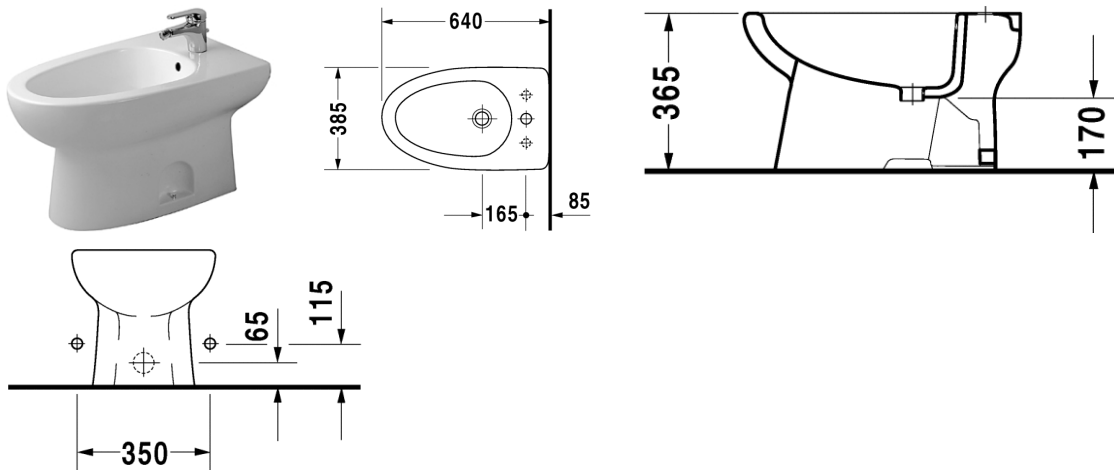

Bidet floor standing Metro # 026210..00

|< 385 mm >|

US Toilets

Bidet floor standing Metro	Dimension	Weight	Order number
fixings included			
Colors			
00 White Alpin			
Variant			
	385 x 640 mm	23,000 kg	026210..00

All drawings contain the necessary measurements which are subject to standard tolerances. They are stated in mm and are non-binding. Exact measurements, in particular for customised installation scenarios, can only be taken from the finished ceramic piece.