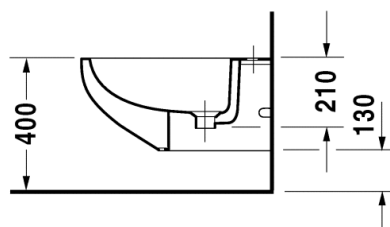

Bidet wall mounted Colomba # 253210..00

|< 360 mm >|

Duraplus

Bidet wall mounted Colomba	Dimension	Weight	Order number
with overflow, with tap platform			
Colors			
00 White Alpin, 47 Pergamon			
Variant			
	360 x 575 mm	20,000 kg	253210..00
Accessories			
Fixing			
Fixing	Ø 12 x 180 mm	0,200 kg	006500

All drawings contain the necessary measurements which are subject to standard tolerances. They are stated in mm and are non-binding. Exact measurements, in particular for customised installation scenarios, can only be taken from the finished ceramic piece.