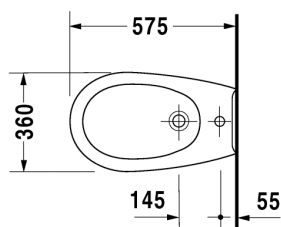

Bidet wall mounted Colomba # 253210..00

|< 360 mm >|

Duraplus

Bidet wall mounted Colomba	Dimension	Weight	Order number
with overflow, with tap platform			
Colors			
00 White Alpin, 47 Pergamon			
Variant			
	360 x 575 mm	20,000 kg	253210..00
Accessories			
Fixing			
Fixing	Ø 12 x 180 mm	0,200 kg	006500

All drawings contain the necessary measurements which are subject to standard tolerances. They are stated in mm and are non-binding. Exact measurements, in particular for customised installation scenarios, can only be taken from the finished ceramic piece.