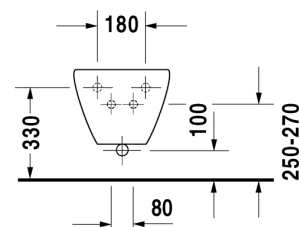

Bidet wall mounted Colomba # 253210..00

|< 360 mm >|

Duraplus

Bidet wall mounted Colomba	Dimension	Weight	Order number
with overflow, with tap platform			
Colors			
00 White Alpin, 47 Pergamon			
Variant			
	360 x 575 mm	20,000 kg	253210..00
Accessories			
Fixing			
Fixing	Ø 12 x 180 mm	0,200 kg	006500

All drawings contain the necessary measurements which are subject to standard tolerances. They are stated in mm and are non-binding. Exact measurements, in particular for customised installation scenarios, can only be taken from the finished ceramic piece.