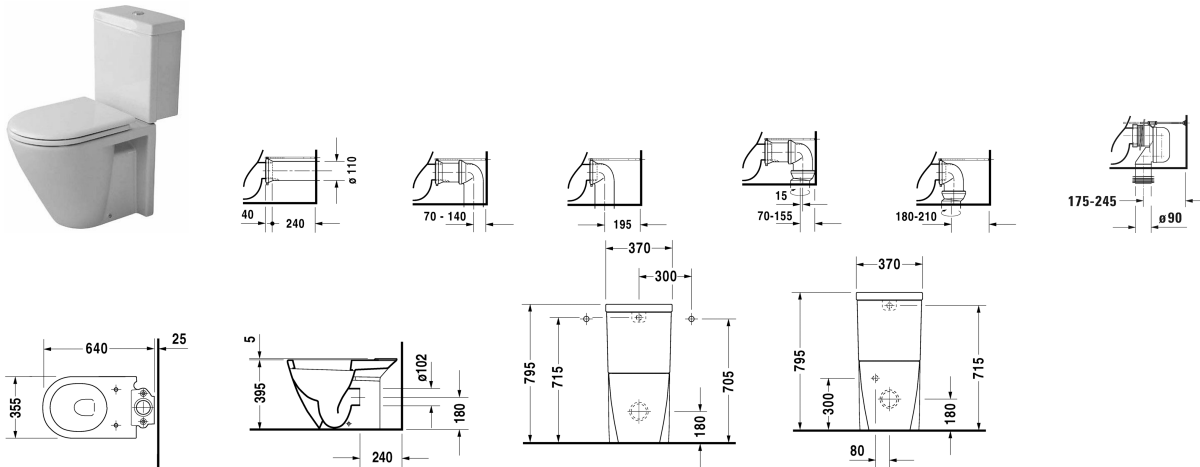

Toilet close-coupled # 0238090000

| < 355 mm > |

Toilet close-coupled	Dimension	Weight	Order number
washdown model, (without cistern), fixings included, UWL class 2			
Colors			
00 White Alpin			
Variant			
<ul style="list-style-type: none"> 6,0 l, Outlet for Vario connector set, for horizontal and vertical outlet, length adjustable from 70 - 210 mm, and vario connecting bend, vertical outlet from 175 - 245 mm 	355 x 640 mm	24.500 kilogram	0238090000
Sanitary ceramics with the special WonderGliss surface finish will remain clean and attractive-looking for a long time to come. When ordering WonderGliss please add a "1" as eleventh digit to the model number.			
Vario connecting bend for vertical outlet	Ø 100 mm	0.700 kilogram	899025
Vario connector set incl. excenter	Ø 110 mm	1.500 kilogram	001422

All drawings contain the necessary measurements which are subject to standard tolerances. They are stated in mm and are non-binding. Exact measurements, in particular for customised installation scenarios, can only be taken from the finished ceramic piece.